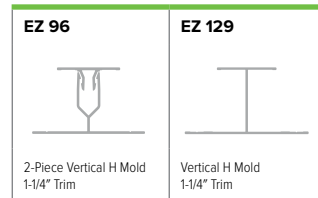

VERTICAL TRIMS