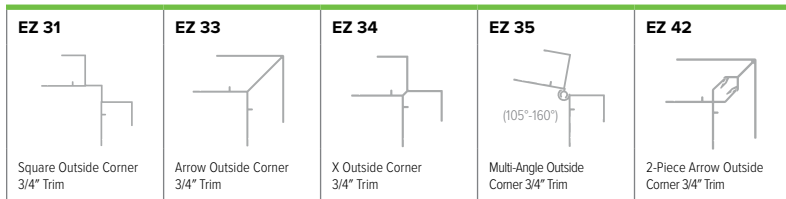

VERTICAL TRIM

UNIVERSAL TRIMS Length: 10'

WINDOW FLASHING

STARTER STRIP

3/4" TRIM SYSTEM Length: 10'

OUTSIDE CORNERS