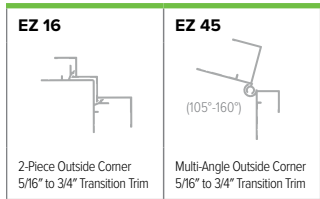

5/16" TO 3/4" TRANSITION TRIMS Length: 10'

OUTSIDE CORNERS