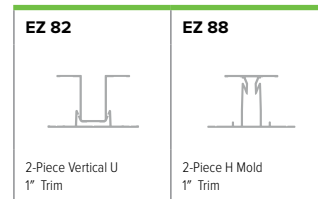

VERTICAL TRIMS