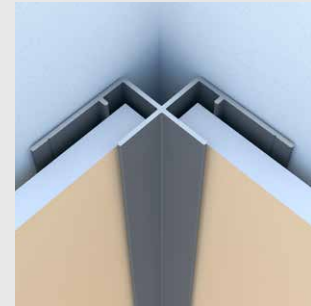

Inside Corner

Category
Inside Corner

Length
10'

Series
5/16"

Description

The Inside Corner provides the protection required on your fiber cement edges and a clean consistent straight line up your wall on all of your inside corners through our connecting 1/2" tabs extending out to both sides. It also features our patented EZ.Bump® for full water management, caulk-free installation, and Fit & Finish.