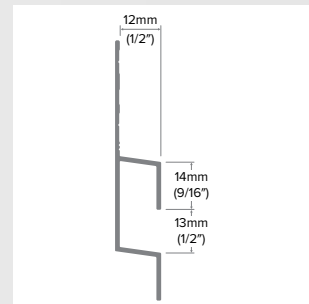

Horizontal H

Category
Horizontal Trim

Length
10'

Series
7/16"

7/16" Trim

Description

The Horizontal H is part of our reveal trim line, and is a distinct profile that features recognizable shadow lines through our 1/2" step design and our industry-leading 1/2" tabs. It also features our patented EZ.Bump® for full water management, caulk-free installation, and Fit & Finish.