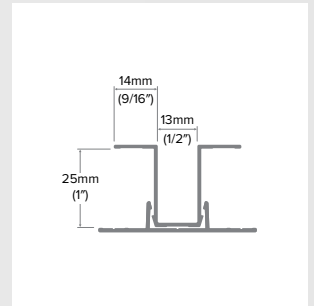

2-Piece Vertical U

Category
Vertical Trim

Length
10'

Series
1"

Description

The 2-Piece Vertical U is part of our reveal trim line and is a distinct profile that features recognizable shadow lines through our 1/2" step design and our industry-leading 1/2" tabs. It also features our patented EZ.Bump® for full water management, caulk-free installation, and Fit & Finish.