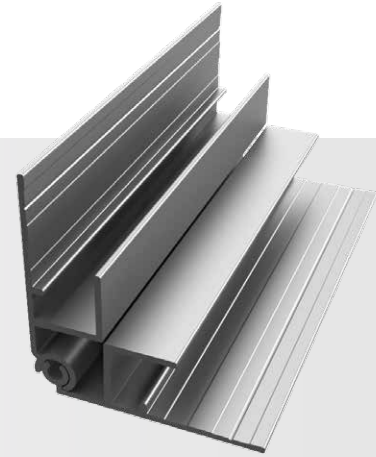

Multi-Angle Inside Corner

Category
Inside Corner

Length
10'

Series
5/16"