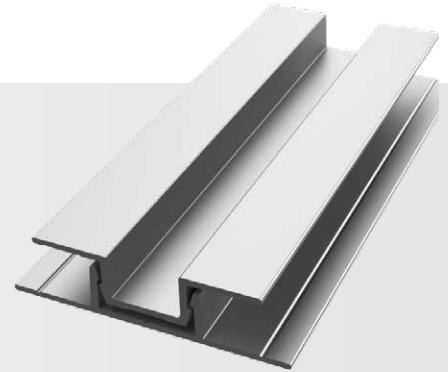

2-Piece Inside Corner

Category
Inside Corner

Length
10'

Series
5/16"

Description

The 2-Piece Inside Corner is a two-piece inside corner assembly consisting of a backplate and top cap. The top cap has a 1/2" tab on both sides. The top cap covers and protects the vertical edges of the panel and is joined to the backplate with the EZ.Lock® SNAPLOCK® engagement.

2-Piece Vertical U

Category
Vertical Trim

Length
10'

Series
5/16"

Description

The 2-Piece Vertical U simplifies installation through its 2-Piece EZ.Lock®. The backplate acts as a guide with its easy-to-follow chalk line groove. The top cap can rest on the horizontal trim below. This profile provides a clean 1/2" reveal on center and full 1/2" tab coverage to both sides protecting your fiber cement edges and hiding any inconsistencies that may be present.