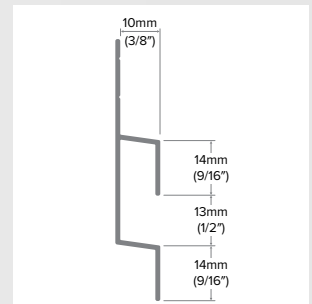

Horizontal Reveal H

Category
Horizontal Trim

Length
10'

Series
5/16"

Description

The Horizontal Reveal H is designed to offer symmetry when used with our 2-Piece Vertical U providing a similar 1/2" reveal between vertically stacked panels. This profile offers a full 1/2" tab on your top edge and includes our patented EZ.Slope® for proper drainage on the bottom ledge.