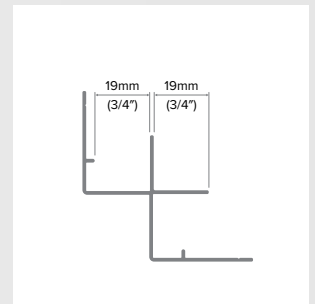

Inside Corner

Category
Inside Corner

Length
10'

Series
3/4"

Description

The Inside Corner provides the protection required on your fiber cement edges and a clean consistent straight line up your wall on all of your inside corners through our connecting 3/4" tabs extending out to both sides. It also features our patented EZ.Bump® for full water management, and caulk-free installation.