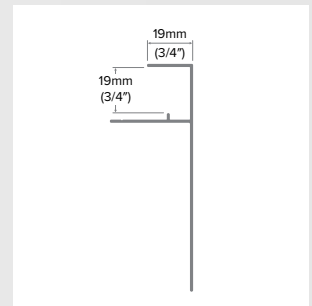

2" Insulated Window

Category
J Trim

Length
10'

Series
3/4"

Description

The 2" Insulated Window creates a rigid, straight, and true, abuse-resistant jamb with a 3/4" tab that covers and protects the vertical end of the planks. The extended leg helps conceal and protect insulation and rainscreen terminations.