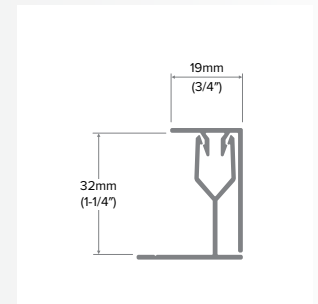

Description

The Two-Piece J assembly consists of a backplate and top cap. The top cap consists of a 3/4" tab that covers and protects the vertical edge of the panel and is joined to the backplate with the EZ.Lock® SNAPLOCK® engagement. The Two-Piece J is used around the sides and bottoms of windows and doors and other vertical wall penetrations.