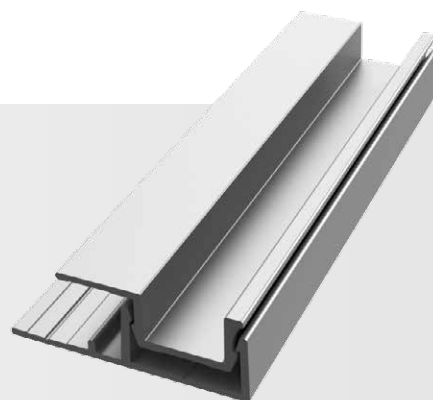

2-Piece Vertical Termination F

Category
J Trim

Length
10'

Series
5/16"