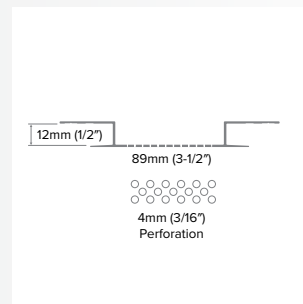

Product Availability

SKU	Color/ Finish	Availability
79 EZ PR	Primed	Stocked
79 EZ CL	Clear Anodized	Stocked
79 EZ BL	Black Anodized	Stocked
79 EZ CP	Latex Paint	3–4 Weeks
79 EZ PW	Powder Coat	Refer to Chart

Powder Coat Availability
Stocked Colors
None
All Other Colors
Special Order/ Talk to Rep

As our profiles and color selection are constantly evolving, please refer to our most recent catalog on engagebp.com, or scan the QR code for the most up to date product and color availability.