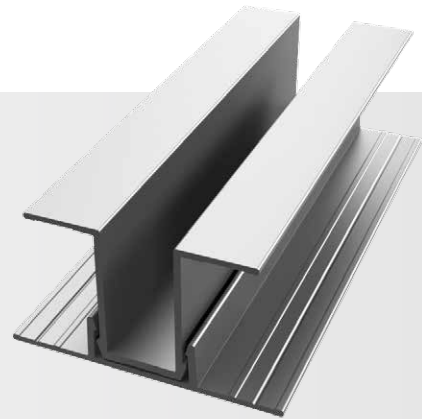

2-Piece Vertical U

Category
Vertical Trim

Length
10'

Series
1"

Description

The 2-Piece Vertical U is part of our reveal trim line and is a distinct profile that features recognizable shadow lines through our 1/2" step design and our industry-leading 1/2" tabs. It also features our patented EZ.Bump® for full water management, caulk-free installation, and Fit & Finish.