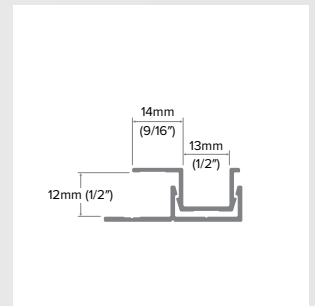

2-Piece Vertical Termination

Category
J Trim

Length
10'

Series
7/16"

7/16" Trim

Description

The 2-Piece Vertical Termination is a distinct profile that features recognizable shadow lines through our 1/2" step design and our industry-leading 1/2" tabs. It also features our patented EZ.Bump® for full water management, caulk-free installation, and Fit & Finish.