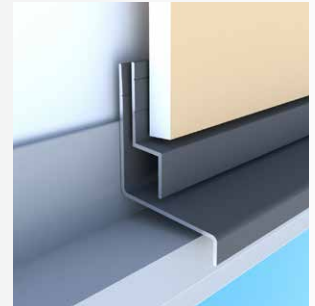

Description

The 1-3/8" Window Drop Cap channels water/ moisture away from the tops of windows, doors, and other openings.