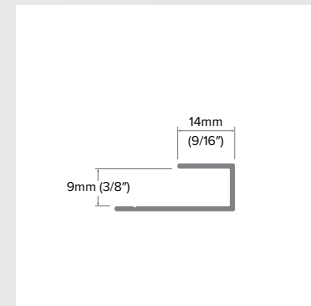

Soffit J

Category
J Trim

Length
10'

Series
5/16"

Description

The Soffit J is designed to run horizontally and is used for finishing/ capping the top of the panels when transitioning into a soffit area or when otherwise required. This profile is distinguished from the General J by its smaller profile depth ensuring the panel has a tight fit to the profiles tab providing a clean gap-free appearance when viewed from below.

Product Availability

SKU	Color/ Finish	Availability
09 EZ PR	Primed	Stocked
09 EZ CL	Clear Anodized	Stocked
09 EZ BL	Black Anodized	Stocked
09 EZ CP	Latex Paint	3–4 Weeks
09 EZ PW	Powder Coat	Refer to Chart

Powder Coat Availability

Stocked Colors

Stock White

All Other Colors

Special Order/ Talk to Rep

As our profiles and color selection are constantly evolving, please refer to our most recent catalog on engagebp.com, or scan the QR code for the most up to date product and color availability.