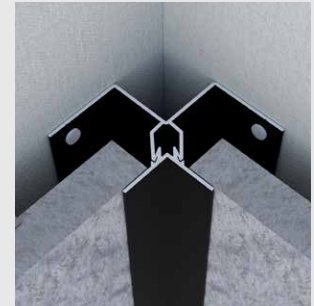

2-Piece Inside Corner

Category
Inside Corner

Length
10'

Series
1-1/4"

Description

The Two-Piece Inside Corner is a two-piece inside corner assembly consisting of a backplate and top cap. The top cap has a 3/4" tab on both sides. The top cap covers and protects the vertical edges of the panel and is joined to the backplate with the EZ.Lock® SNAPLOCK® engagement.