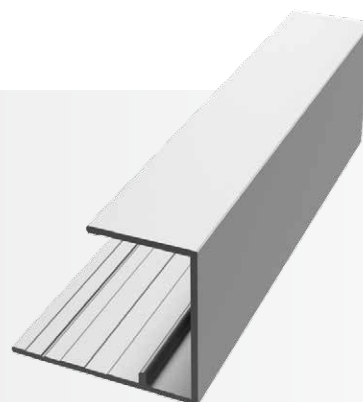

General J

Category
J Trim

Length
10'

Series
1"

Description

The General J is part of our reveal trim line and is a distinct profile that features recognizable shadow lines through our 1/2" step design and our industry-leading 1/2" tabs. It also features our patented EZ.Bump® for full water management, caulk-free installation, and Fit & Finish.