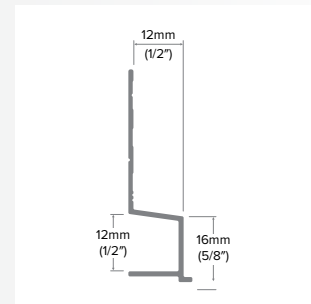

Horizontal Base B

Category
Horizontal Trim

Length
10'

Series
7/16"

7/16" Trim

Description

The Horizontal Base B has a drip edge and acts as the base trim and a stop point for the bottom row of panels. It features a 1/2" tab that frames the lower horizontal edge of a panel. It **MUST BE USED** with any 2-Piece Outside Corner to prevent the top cap from sliding down. It is also used to start the wall area on an overhang that leads to a 90° horizontal return or soffit area.