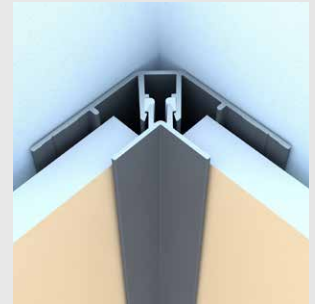

2-Piece Inside Corner

Category
Inside Corner

Length
10'

Series
7/16"

Description

The 2-Piece Inside Corner is a distinct profile that features recognizable shadow lines through our 1/2" step design and our industry-leading 1/2" tabs. It also features our patented EZ.Bump® for full water management, caulk-free installation, and Fit & Finish.