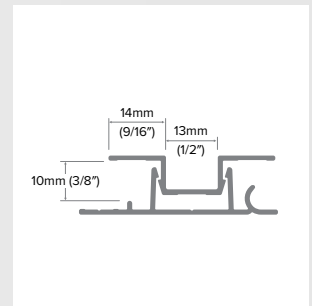

2-Piece Vertical Window Jamb

Category
Vertical Trim

Length
10'

Series
5/16"

Description

The 2-Piece Vertical Window Jamb, featuring the 2-Piece EZ.Lock®, simplifies installation. It's an efficient alternative to the General J. The backplate includes our patented EZ.Bump® and a caulking channel for a clean, tight fit to window frames and doors. The top cap snaps and locks into place, providing a 1/2" tab to your fiber cement edge.