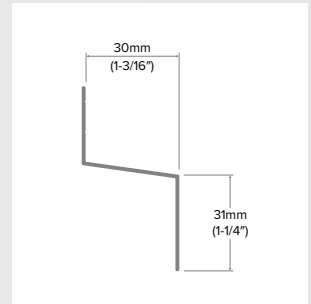

Horizontal Z

Category
Horizontal Trim

Length
10'

Series
1-1/4"

Description

The Horizontal Z provides a level base to start the wall area and a horizontal break across each row of panels with a single 1-1/4" tab. The EZ.Slope® ensures any moisture properly drains.