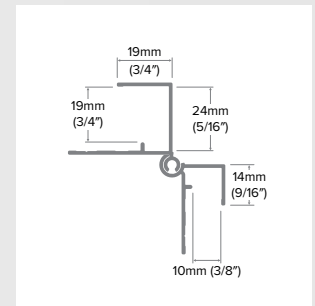

Multi-Angle Outside Corner Transition

Category
Outside Corner

Length
10'

Series
5/16" to 3/4"

Description

The Multi-Angle Outside Corner Transition is a revolutionary trim profile that allows you to almost seamlessly transition between the two siding depths available in the EasyTrim® fiber cement system. This trim can be installed to trim various desired angles from 105 to 160 degrees, replacing the time-intensive installation of 2 adjusted J trims.