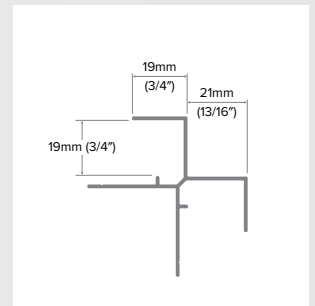

X Outside Corner

Category
Outside Corner

Length
10'

Series
3/4"

Description

The X Outside Corner gives depth and a clear shadow line through the bold center indentation. Our industry-leading 3/4" tabs provide the symmetry and edge protection required to keep your building looking great for years to come. It also features our patented EZ.Bump® for full water management, and caulk-free installation.