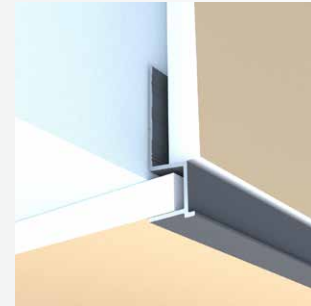

Horizontal Base B

Category
Horizontal Trim

Length
10'

Series
7/16"

7/16" Trim

Description

The Horizontal Base B has a drip edge and acts as the base trim and a stop point for the bottom row of panels. It features a 1/2" tab that frames the lower horizontal edge of a panel. It **MUST BE USED** with any 2-Piece Outside Corner to prevent the top cap from sliding down. It is also used to start the wall area on an overhang that leads to a 90° horizontal return or soffit area.