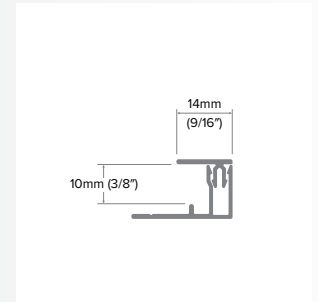

2-Piece J

Category
J Trim

Length
10'

Series
5/16"

Description

The 2-Piece J consists of a backplate and top cap. The top cap consists of a 1/2" tab that covers and protects the vertical edge of the panel and is joined to the backplate with the EZ.Lock®. It is used around the sides and bottoms of windows and doors and other vertical wall penetrations.