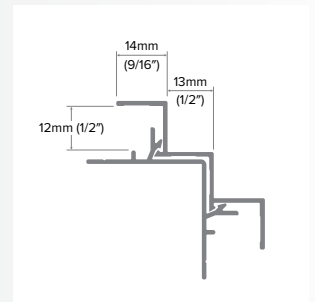

Product Availability

SKU	Color/ Finish	Availability
62 EZ PR	Primed	Stocked
62 EZ CL	Clear Anodized	Stocked
62 EZ BL	Black Anodized	Stocked
62 EZ CP	Latex Paint	3–4 Weeks
62 EZ PW	Powder Coat	Refer to Chart

Powder Coat Availability
Stocked Colors
None
All Other Colors
Special Order/ Talk to Rep

As our profiles and color selection are constantly evolving, please refer to our most recent catalog on engagebp.com, or scan the QR code for the most up to date product and color availability.