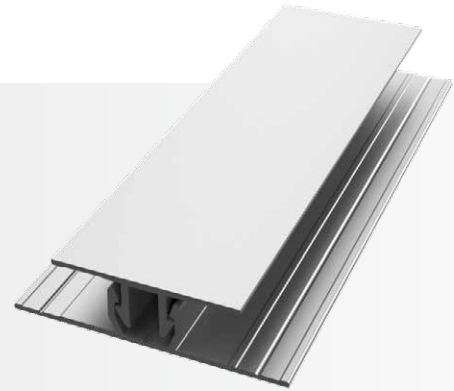

2-Piece Inside Corner

Category
Inside Corner

Length
10'

Series
5/16"

Description

The 2-Piece Inside Corner is a two-piece inside corner assembly consisting of a backplate and top cap. The top cap has a 1/2" tab on both sides. The top cap covers and protects the vertical edges of the panel and is joined to the backplate with the EZ.Lock® SNAPLOCK® engagement.

2-Piece Vertical SLT

Category
Vertical Trim

Length
10'

Series
5/16"

Description

The 2-Piece Vertical SLT simplifies installation through its 2-Piece EZ.Lock®. The backplate acts as a guide with its easy-to-follow chalk line groove. The top cap snaps and locks into place providing a full 1/2" tab to your fiber cement edge while giving the appearance of a 1" tab and matches the Horizontal SLT Z and 2-Piece Vertical SLT Window Jamb.