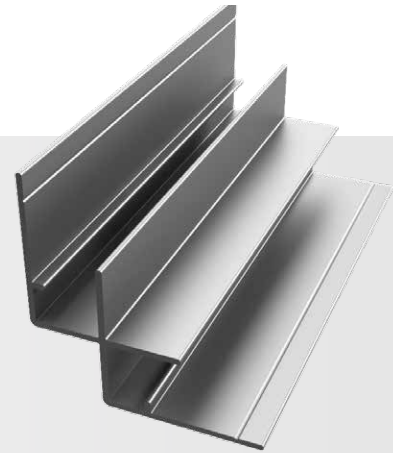

Inside Corner

Category
Inside Corner

Length
10'

Series
5/16"

Description

The Inside Corner provides the protection required on your fiber cement edges and a clean consistent straight line up your wall on all of your inside corners through our connecting 1/2" tabs extending out to both sides. It also features our patented EZ.Bump® for full water management, caulk-free installation, and Fit & Finish.