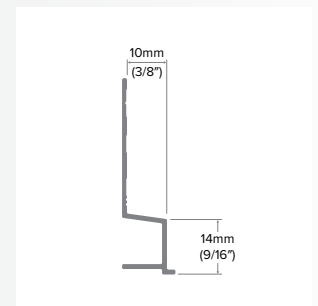

Horizontal Base B

Category
Horizontal Trim

Length
10'

Series
5/16"

Description

The Horizontal Base B is designed to work as the perimeter starter strip. Protecting your bottom base edge, it also features our patented EZ.Slope® for proper drainage on the bottom ledge. This profile is also used as a transition in soffit to fascia applications.