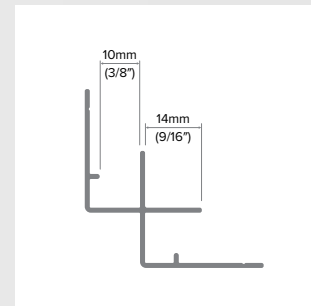

Inside Corner

Category
Inside Corner

Length
10'

Series
5/16"

Description

The Inside Corner provides the protection required on your fiber cement edges and a clean consistent straight line up your wall on all of your inside corners through our connecting 1/2" tabs extending out to both sides. It also features our patented EZ.Bump® for full water management, caulk-free installation, and Fit & Finish.