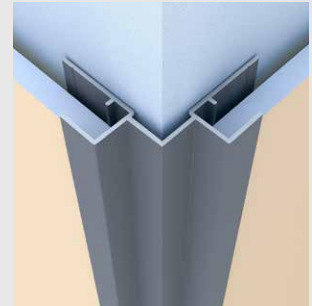

Square Outside Corner

Category
Outside Corner

Length
10'

Series
5/16"

Description

The Square Outside Corner is a distinct profile that features recognizable shadow lines through our 1/2" step design and our industry-leading 1/2" tabs. It also features caulk-free installation, Fit & Finish, and our patented EZ.Bump® for full water management.

2-Piece Square Outside Corner

Category
Outside Corner

Length
10'

Series
5/16"

Description

The 2-Piece Square Outside Corner has the same installed appearance and provides the same features as the Square Outside Corner. It has been designed as a 2-Piece to significantly speed up the installation by allowing the contractor to easily place their panel in place over the backplate and then snap the top cap into place to complete the installation.