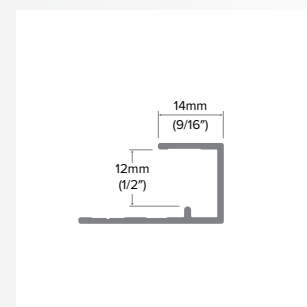

Product Availability

SKU	Color/ Finish	Availability
68 EZ PR	Primed	Stocked
68 EZ CL	Clear Anodized	Stocked
68 EZ BL	Black Anodized	Stocked
68 EZ CP	Latex Paint	3–4 Weeks
68 EZ PW	Powder Coat	Refer to Chart

Powder Coat Availability
Stocked Colors
None
All Other Colors
Special Order/ Talk to Rep

As our profiles and color selection are constantly evolving, please refer to our most recent catalog on engagebp.com, or scan the QR code for the most up to date product and color availability.