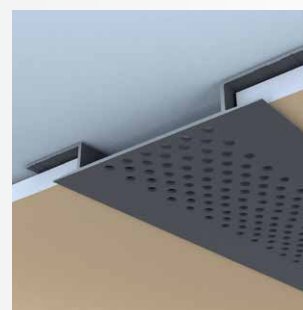

Product Availability

SKU	Color/ Finish	Availability
79 EZ PR	Primed	Stocked
79 EZ CL	Clear Anodized	Stocked
79 EZ BL	Black Anodized	Stocked
79 EZ CP	Latex Paint	3–4 Weeks
79 EZ PW	Powder Coat	Refer to Chart

Powder Coat Availability
Stocked Colors
None
All Other Colors
Special Order/ Talk to Rep

As our profiles and color selection are constantly evolving, please refer to our most recent catalog on engagebp.com, or scan the QR code for the most up to date product and color availability.