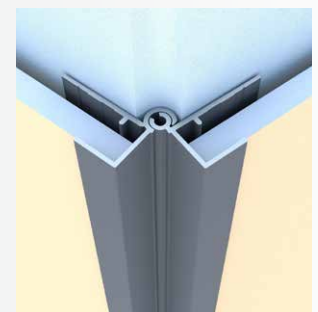

Multi-Angle Outside Corner

Category
Outside Corner

Length
10'

Series
5/16"

Description

The Multi-Angle Outside Corner is a revolutionary trim profile that can be installed to trim various desired angles from 90 to 160 degrees, replacing the time-intensive installation of 2 adjusted J trims. It includes many innovative water management features not limited to our patented EZ.Bump®.