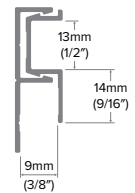

Description

The 2-Piece Soffit F is designed to run horizontally and used for finishing/capping the top of the panels when transitioning into a soffit area or when otherwise required. This profile provides a 1/2" reveal at the top to keep the symmetrical appearance our reveal trim line offers.