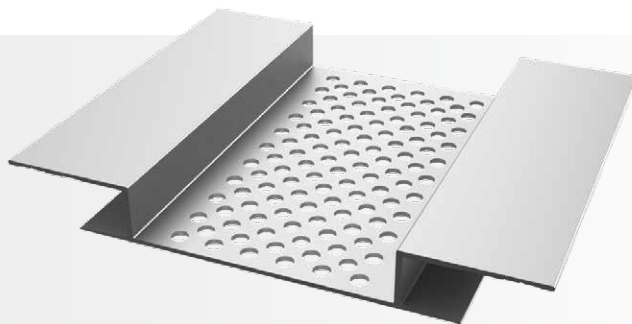

Perforated Soffit

Category
Soffit Trim

Length
10'

Series
7/16"

Description

The Perforated Soffit allow for ventilation into the soffit cavity while keeping bugs out.

Net Free Air Space: 7.7 in²/ lin ft or 163.3 cm²/ lin m