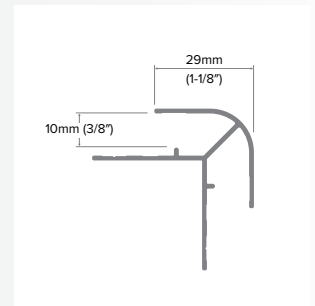

Description

The Round Outside Corner gives a soft flowing look while providing the protection and durability required for heavy traffic areas where carts and other components will often bang into the corner. It also features our patented EZ.Bump® for full water management, caulk-free installation, and Fit & Finish.