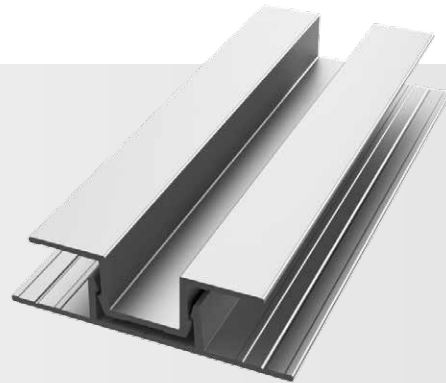

2-Piece Vertical U

Category
Vertical Trim

Length
10'

Series
7/16"

7/16" Trim

Description

The 2-Piece Vertical U is a distinct profile that features recognizable shadow lines through our 1/2" step design and our industry-leading 1/2" tabs. It also features our patented EZ.Bump® for full water management, caulk-free installation, and Fit & Finish.