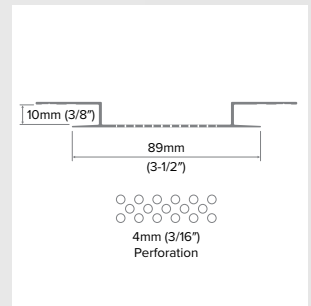

Perforated Soffit

Category
Soffit Trim

Length
10'

Series
5/16"

Description

The Perforated Soffit allow for ventilation into the soffit cavity while keeping bugs out.

Net Free Air Space: 7.7 in²/ lin ft or 163.3 cm²/ lin m