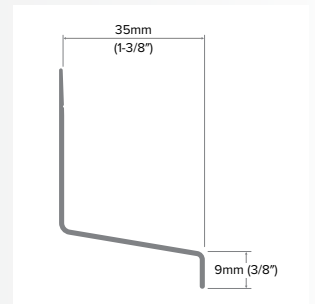

Description

The 1-3/8" Window Drop Cap channels water/ moisture away from the tops of windows, doors, and other openings.