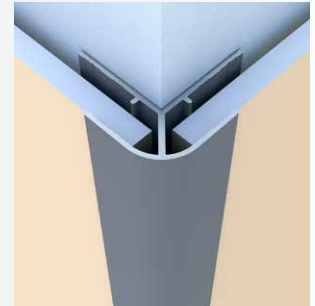

Description

The Round Outside Corner gives a soft flowing look while providing the protection and durability required for heavy traffic areas where carts and other components will often bang into the corner. It also features our patented EZ.Bump® for full water management, caulk-free installation, and Fit & Finish.