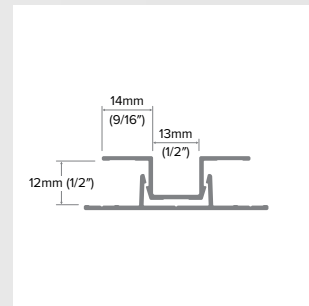

2-Piece Vertical U

Category
Vertical Trim

Length
10'

Series
7/16"

7/16" Trim

Description

The 2-Piece Vertical U is a distinct profile that features recognizable shadow lines through our 1/2" step design and our industry-leading 1/2" tabs. It also features our patented EZ.Bump® for full water management, caulk-free installation, and Fit & Finish.