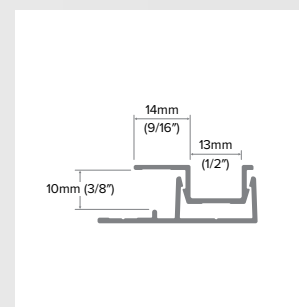

Description

The 2-Piece Vertical Termination F simplifies installation with its EZ.Lock® system. Designed for use with other building materials outside the EasyTrim® System, it features the patented EZ.Bump® for full water management and caulk-free installation. The top cap offers a 1/2" reveal and tab to protect fiber cement panel edges and conceal inconsistencies.