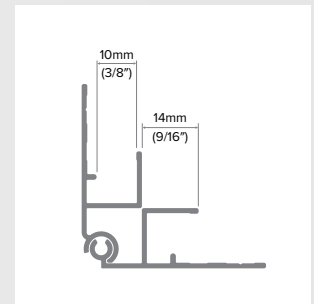

Multi-Angle Inside Corner

Category
Inside Corner

Length
10'

Series
5/16"

Description

The Multi-Angle Inside Corner is a revolutionary trim profile that can be installed to trim various desired angles from 90 to 160 degrees, replacing the time-intensive installation of 2 adjusted J trims. It includes many innovative water management features not limited to our patented EZ.Bump®.