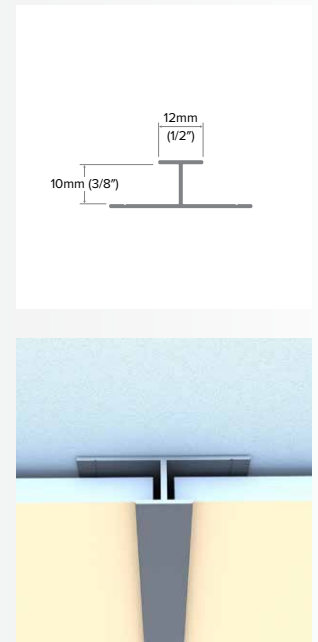

Vertical H

Category
Vertical Trim

Length
10'

Series
5/16"

Description

The Vertical H creates a rigid, straight, and true terminating point with a 1/2" flat trim design that covers and protects the vertical ends of the inset panel matches the Horizontal Z.