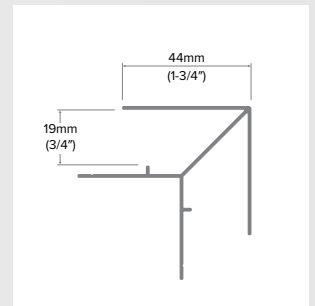

Arrow Outside Corner

Category
Outside Corner

Length
10'

Series
3/4"

Description

The Arrow Outside Corner allows you to achieve a more traditional trim look while providing the benefits of aluminum trims. Offering 3/4" tabs from the peak extending out on both sides, this profile keeps a clean consistent square design to your corners and columns. It also features our patented EZ.Bump® for full water management and caulk-free installation.