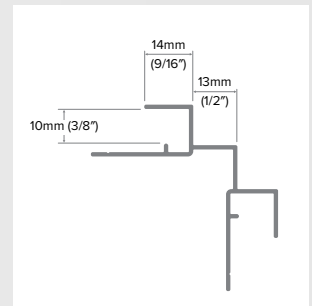

Square Outside Corner

Category
Outside Corner

Length
10'

Series
5/16"

Description

The Square Outside Corner is a distinct profile that features recognizable shadow lines through our 1/2" step design and our industry-leading 1/2" tabs. It also features caulk-free installation, Fit & Finish, and our patented EZ.Bump® for full water management.