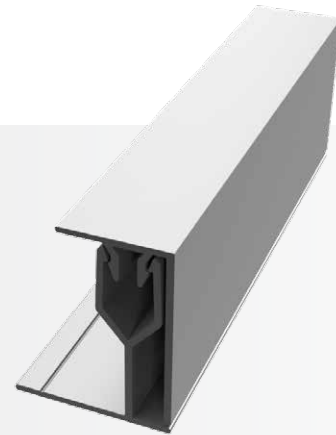

2-Piece J

Category
J Trim

Length
10'

Series
1-1/4"