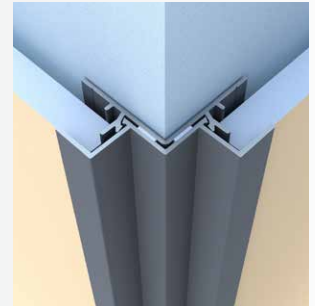

Product Availability

SKU	Color/ Finish	Availability
62 EZ PR	Primed	Stocked
62 EZ CL	Clear Anodized	Stocked
62 EZ BL	Black Anodized	Stocked
62 EZ CP	Latex Paint	3–4 Weeks
62 EZ PW	Powder Coat	Refer to Chart

Powder Coat Availability
Stocked Colors
None
All Other Colors
Special Order/ Talk to Rep

As our profiles and color selection are constantly evolving, please refer to our most recent catalog on engagebp.com, or scan the QR code for the most up to date product and color availability.