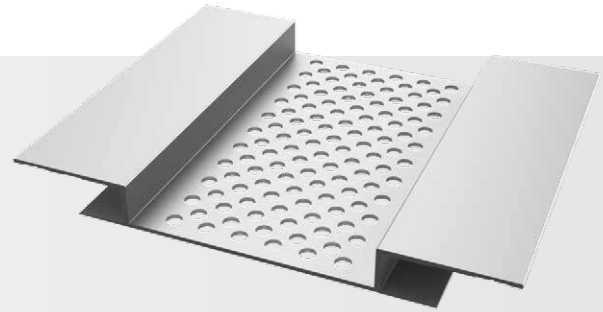

Perforated Soffit

Category
Soffit Trim

Length
10'

Series
5/16"

Description

The Perforated Soffit allow for ventilation into the soffit cavity while keeping bugs out.

Net Free Air Space: 7.7 in²/ lin ft or 163.3 cm²/ lin m