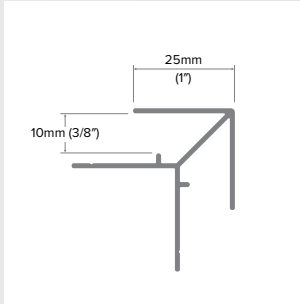

Arrow Outside Corner

Category
Outside Corner

Length
10'

Series
5/16"

Description

The Arrow Outside Corner is one of our sleekest corners available. Offering 1" tabs from the peak extending out on both sides, this profile keeps a clean consistent square design to your corners and columns. It also features our patented EZ.Bump® for full water management, caulk-free installation, and Fit & Finish

2-Piece Arrow Outside Corner

Category
Outside Corner

Length
10'

Series
5/16"

Description

The 2-Piece Arrow Outside Corner is a two-piece outside corner assembly consisting of a backplate and top cap. The top cap has a 1" tab on both sides. The top cap covers and protects the vertical edges of the panel and is joined to the backplate with the EZ.Lock® SNAPLOCK® engagement.