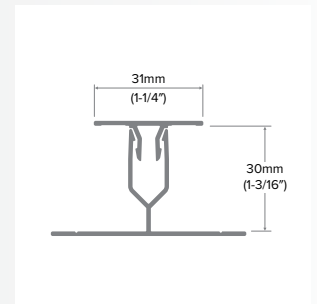

1-1/4" Trim

2-Piece Vertical H Mold

Category
Vertical Trim

Length
10'

Series
1-1/4"

Description

The 2-Piece Vertical H Mold is a two-piece assembly consisting of a backplate and top cap. The top cap creates a 1-1/4" flat trim design. The top cap covers and protects the vertical ends of the inset panel and is joined to the backplate with the EZ.Lock® SNAPLOCK® engagement.