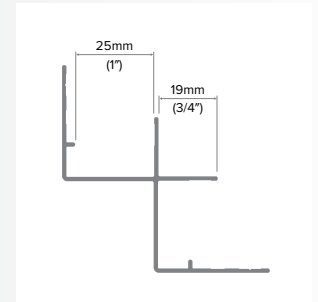

Inside Corner

Category
Inside Corner

Length
10'

Series
1"

Description

The Inside Corner is part of our reveal trim line, and is a distinct profile that features recognizable shadow lines through our 1/2" step design and our industry-leading 1/2" tabs. It also features our patented EZ.Bump® for full water management, caulk-free installation, and Fit & Finish.