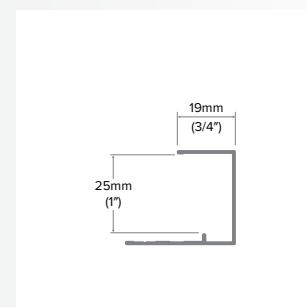

General J

Category
J Trim

Length
10'

Series
1"

Description

The General J is part of our reveal trim line and is a distinct profile that features recognizable shadow lines through our 1/2" step design and our industry-leading 1/2" tabs. It also features our patented EZ.Bump® for full water management, caulk-free installation, and Fit & Finish.