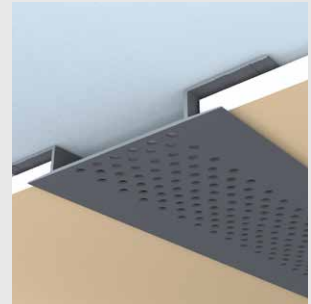

Perforated Soffit

Category
Soffit Trim

Length
10'

Series
5/16"

Description

The Perforated Soffit allow for ventilation into the soffit cavity while keeping bugs out.

Net Free Air Space: 7.7 in²/ lin ft or 163.3 cm²/ lin m