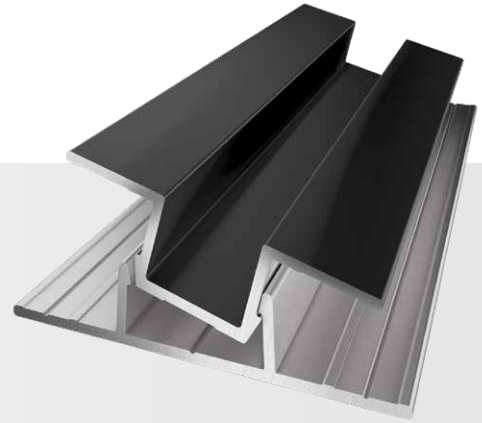

EasyTrim®
Reveals

ALUMINUM TRIM FOR EXTERIOR SIDING PRODUCT CATALOG

ENGAGE
BUILDING PRODUCTS™

EasyTrim[®] Placement Diagram

1. Outside Corner (Transition)
2. 2-Piece Vertical U
3. Outside Corner
4. Inside Corner (Transition)
5. Inside Corner
6. 2-Piece Vertical U
7. Outside Corner
8. J Trim

9. Horizontal Z Trim
10. J Trim
11. Outside Corner
12. Horizontal Base Z
13. Horizontal Trim

THE EASY CHOICE

Bold Design. Superior Functionality.

EasyTrim Reveals[®] is a complete two-piece, exterior aluminum trim system compatible with the most popular lap siding and panel options on the market. EasyTrim Reveals[®] is the go-to for both residential and commercial projects across North America.

- ➔ UV / Fade Resistant
- ➔ Full-Edge Protection
- ➔ Anti-Corrosive
- ➔ Maintenance Free
- ➔ Moisture Management
- ➔ No-Sharp Edges

The Easiest Choice to Make

More than just a trim solution, EasyTrim Reveals[®] significantly reduces installation time and enhances the building's exterior performance, minimizing the need for ongoing maintenance. Our Fit and Finish[™] system features overlapping trims that protect siding from moisture and harsh elements. This design not only preserves the aesthetics but also extends the life of your building exterior, making EasyTrim Reveals[®] the smart choice for long-lasting quality.