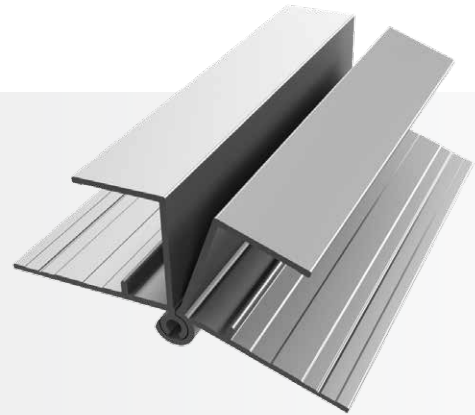

Multi-Angle Outside Corner

Category
Outside Corner

Length
10'

Series
3/4"

Description

The Multi-Angle Outside Corner is a revolutionary trim profile that can be installed to trim various desired angles from 105 to 160 degrees, replacing the time-intensive installation of 2 adjusted J trims. It includes many innovative water management features not limited to our patented EZ.Bump®.