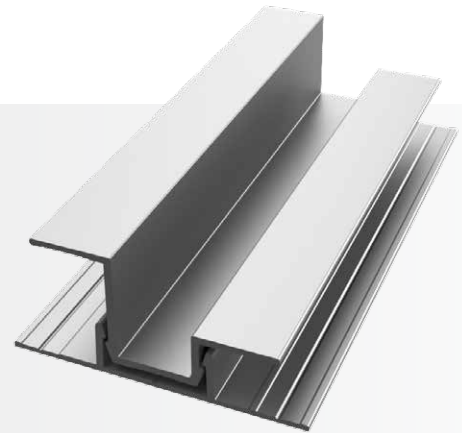

2-Piece Vertical U Transition

Category
Vertical Trim

Length
10'

Series
5/16" to 3/4"

Description

The 2-Piece Vertical U Transition is our main body transition trim. Keeping the design consistency of a clean 1/2" reveal on center and full 1/2" tab coverage to both sides. It offers a 1/2" opening on one side for panel installation and 3/4" on the other for lapped plank and 3/4" natural wood products, allowing you to quickly and almost seamlessly transition between the two siding depths.