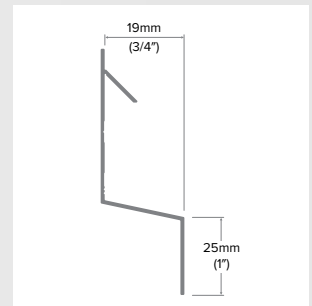

Horizontal Base Z

Category
Horizontal Trim

Length
10'

Series
1"

Description

The Horizontal Base Z is part of our reveal trim line and is a distinct profile that features recognizable shadow lines through our 1/2" step design and our industry-leading 1/2" tabs. It also features our patented EZ.Bump® for full water management, caulk-free installation, and Fit & Finish.