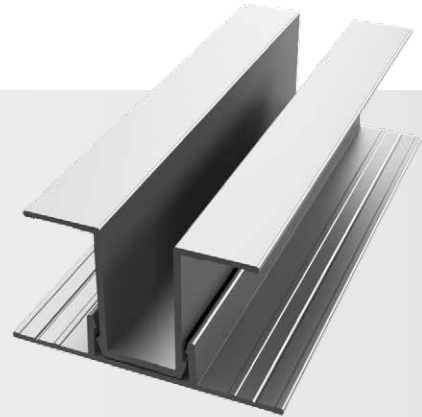

2-Piece Vertical U

Category
Vertical Trim

Length
10'

Series
1"

Description

The 2-Piece Vertical U is part of our reveal trim line and is a distinct profile that features recognizable shadow lines through our 1/2" step design and our industry-leading 1/2" tabs. It also features our patented EZ.Bump® for full water management, caulk-free installation, and Fit & Finish.