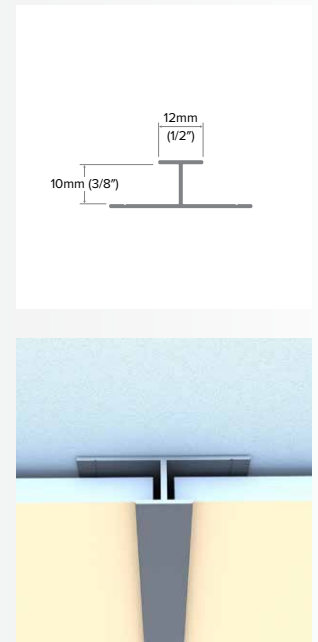

Vertical H

Category
Vertical Trim

Length
10'

Series
5/16"

Description

The Vertical H creates a rigid, straight, and true terminating point with a 1/2" flat trim design that covers and protects the vertical ends of the inset panel. It matches the Horizontal Z.