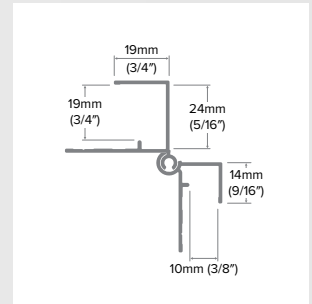

Multi-Angle Outside Corner Transition

Category
Outside Corner

Length
10'

Series
5/16" to 3/4"

Description

The Multi-Angle Outside Corner Transition is a revolutionary trim profile that allows you to almost seamlessly transition between the two siding depths available in the EasyTrim® fiber cement system. This trim can be installed to trim various desired angles from 105 to 160 degrees, replacing the time-intensive installation of 2 adjusted J trims.