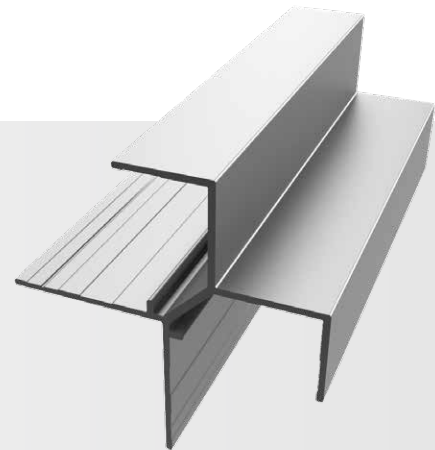

X Outside Corner

Category
Outside Corner

Length
10'

Series
1"

Description

The X Outside Corner is part of our reveal trim line, is a distinct profile that features recognizable shadow lines through our 1/2" step design and our industry-leading 1/2" tabs. It also features our patented EZ.Bump® for full water management, caulk-free installation, and Fit & Finish.