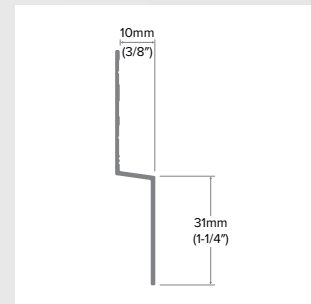

Horizontal SLT Z

Category
Horizontal Trim

Length
10'

Series
5/16"

Description

The Horizontal SLT Z is a minimalist horizontal trim foregoing the reveal between panels. This profile offers a full 1" tab on your top edge and our patented EZ.Slope® on the bottom ledge for proper drainage. It is designed to match the 2-Piece Vertical SLT and 2-Piece Vertical SLT Window Jamb.