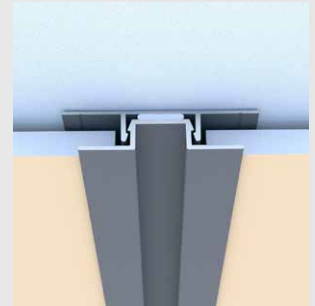

2-Piece Vertical U

Category
Vertical Trim

Length
10'

Series
5/16"

Description

The 2-Piece Vertical U simplifies installation through its 2-Piece EZ.Lock®. The backplate acts as a guide with its easy-to-follow chalk line groove. The top cap can rest on the horizontal trim below. This profile provides a clean 1/2" reveal on center and full 1/2" tab coverage to both sides protecting your fiber cement edges and hiding any inconsistencies that may be present.