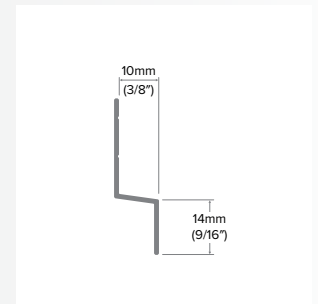

Horizontal Z

Category
Horizontal Trim

Length
10'

Series
5/16"

Description

The Horizontal Z is the most minimal of horizontal trims that we offer. Foregoing the reveal between panels, this profile offers a full 1/2" tab on your top edge and our patented EZ.Slope® on the bottom ledge for proper drainage.