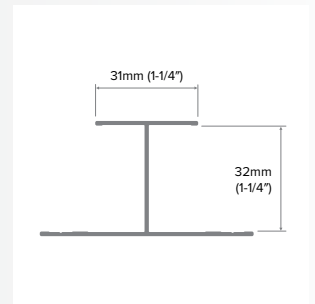

Vertical H Mold

Category
Vertical Trim

Length
10'

Series
1-1/4"

Decription

The Vertical H creates a rigid, straight, and true terminating point with a 1-1/4" flat trim design that covers and protects the vertical ends of the inset panel. It matches the Horizontal Z.