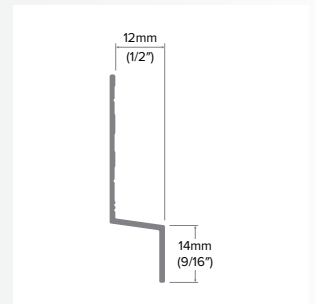

Product Availability

SKU	Color/ Finish	Availability
64 EZ PR	Primed	Stocked
64 EZ CL	Clear Anodized	Stocked
64 EZ BL	Black Anodized	Stocked
64 EZ CP	Latex Paint	3–4 Weeks
64 EZ PW	Powder Coat	Refer to Chart

Powder Coat Availability

Stocked Colors

None

All Other Colors

Special Order/ Talk to Rep

As our profiles and color selection are constantly evolving, please refer to our most recent catalog on engagebp.com, or scan the QR code for the most up to date product and color availability.