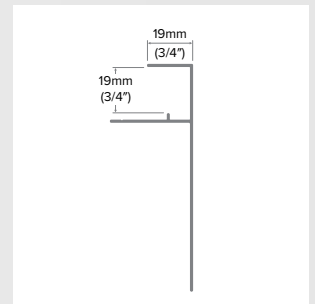

2" Insulated Window

Category
J Trim

Length
10'

Series
3/4"

Description

The 2" Insulated Window creates a rigid, straight, and true, abuse-resistant jamb with a 3/4" tab that covers and protects the vertical end of the planks. The extended leg helps conceal and protect insulation and rainscreen terminations.