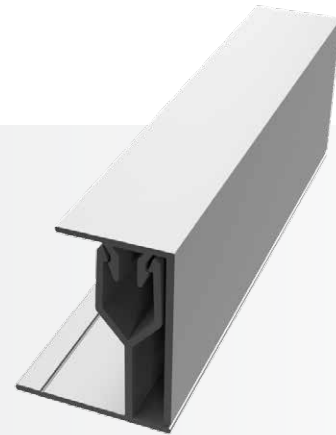

2-Piece J

Category
J Trim

Length
10'

Series
1-1/4"

Description

The Two-Piece J assembly consists of a backplate and top cap. The top cap consists of a 3/4" tab that covers and protects the vertical edge of the panel and is joined to the backplate with the EZ.Lock® SNAPLOCK® engagement. The Two-Piece J is used around the sides and bottoms of windows and doors and other vertical wall penetrations.

Product Availability

SKU	Color/ Finish	Availability
98 EZ CL	Clear Anodized	12 Weeks
98 EZ BL	Black Anodized	12 Weeks
98 EZ PW	Powder Coat	12 Weeks
98 EZ RPW	Rush Powder Coat	4-6 Weeks

As our profiles and color selection are constantly evolving, please refer to our most recent catalog on engagebp.com, or scan the QR code for the most up to date product and color availability.