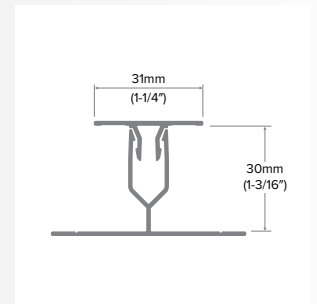

Description

The 2-Piece Vertical H Mold is a two-piece assembly consisting of a backplate and top cap. The top cap creates a 1-1/4" flat trim design. The top cap covers and protects the vertical ends of the inset panel and is joined to the backplate with the EZ.Lock® SNAPLOCK® engagement.