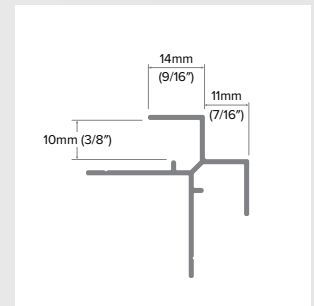

2-Piece Arrow Outside Corner

Category
Outside Corner

Length
10'

Series
5/16"

Description

The 2-Piece Arrow Outside Corner is a two-piece outside corner assembly consisting of a backplate and top cap. The top cap has a 1" tab on both sides. The top cap covers and protects the vertical edges of the panel and is joined to the backplate with the EZ.Lock® SNAPLOCK® engagement.

X Outside Corner

Category
Outside Corner

Length
10'

Series
5/16"

Description

The X Outside Corner gives depth and a clear shadow line through the bold center indentation. Our industry-leading 1/2" tabs provide the symmetry and edge protection required to keep your building looking great for years to come. It also features our patented EZ.Bump® for full water management, caulk-free installation, and Fit & Finish.