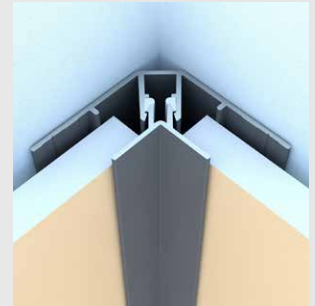

2-Piece Inside Corner

Category
Inside Corner

Length
10'

Series
7/16"

Description

The 2-Piece Inside Corner is a distinct profile that features recognizable shadow lines through our 1/2" step design and our industry-leading 1/2" tabs. It also features our patented EZ.Bump® for full water management, caulk-free installation, and Fit & Finish.