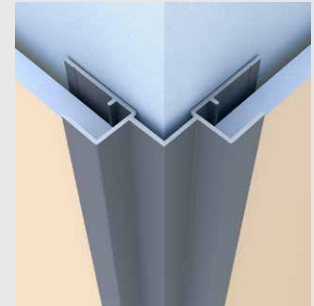

Square Outside Corner

Category
Outside Corner

Length
10'

Series
5/16"

Description

The Square Outside Corner is a distinct profile that features recognizable shadow lines through our 1/2" step design and our industry-leading 1/2" tabs. It also features caulk-free installation, Fit & Finish, and our patented EZ.Bump® for full water management.

2-Piece Square Outside Corner

Category
Outside Corner

Length
10'

Series
5/16"

Description

The 2-Piece Square Outside Corner has the same installed appearance and provides the same features as the Square Outside Corner. It has been designed as a 2-Piece to significantly speed up the installation by allowing the contractor to easily place their panel in place over the backplate and then snap the top cap into place to complete the installation.