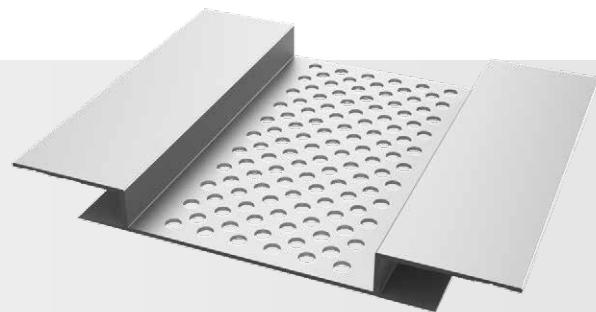

Perforated Soffit

Category
Soffit Trim

Length
10'

Series
5/16"

Description

The Perforated Soffit allow for ventilation into the soffit cavity while keeping bugs out.

Net Free Air Space: 7.7 in²/ lin ft or 163.3 cm²/ lin m