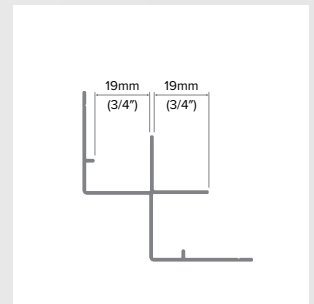

Inside Corner

Category
Inside Corner

Length
10'

Series
3/4"

Description

The Inside Corner provides the protection required on your fiber cement edges and a clean consistent straight line up your wall on all of your inside corners through our connecting 3/4" tabs extending out to both sides. It also features our patented EZ.Bump® for full water management, and caulk-free installation.