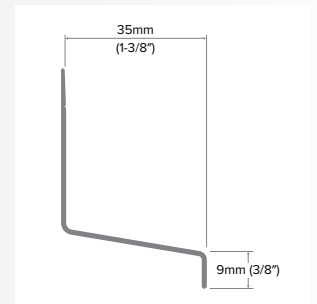

Description

The 1-3/8" Window Drop Cap channels water/ moisture away from the tops of windows, doors, and other openings.