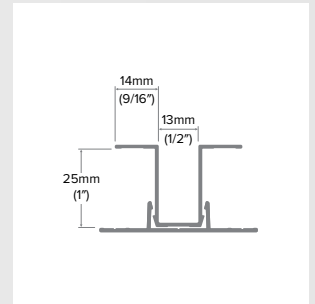

2-Piece Vertical U

Category
Vertical Trim

Length
10'

Series
1"

Description

The 2-Piece Vertical U is part of our reveal trim line and is a distinct profile that features recognizable shadow lines through our 1/2" step design and our industry-leading 1/2" tabs. It also features our patented EZ.Bump® for full water management, caulk-free installation, and Fit & Finish.

Product Availability

SKU	Color/ Finish	Availability
82 EZ PR	Primed	Stocked
82 EZ CL	Clear Anodized	Stocked
82 EZ BL	Black Anodized	Stocked
82 EZ CP	Latex Paint	3–4 Weeks
82 EZ PW	Powder Coat	Refer to Chart

Powder Coat Availability

Stocked Colors

None

All Other Colors

Special Order/ Talk to Rep

As our profiles and color selection are constantly evolving, please refer to our most recent catalog on engagebp.com, or scan the QR code for the most up to date product and color availability.