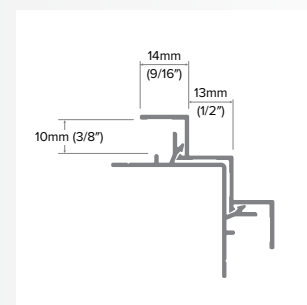

2-Piece Square Outside Corner

Category
Outside Corner

Length
10'

Series
5/16"

Description

The 2-Piece Square Outside Corner has the same installed appearance and provides the same features as the Square Outside Corner. It has been designed as a 2-Piece to significantly speed up the installation by allowing the contractor to easily place their panel in place over the backplate and then snap the top cap into place to complete the installation.