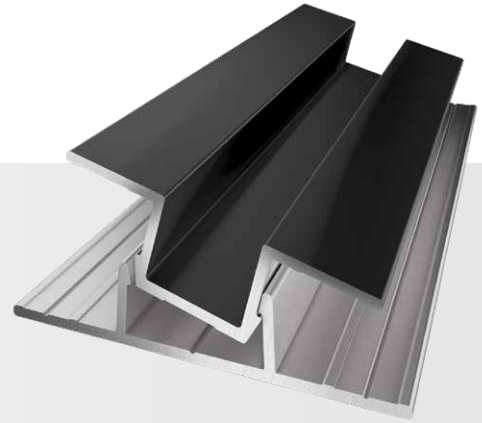

EasyTrim[®]
Reveals

ALUMINUM TRIM FOR EXTERIOR SIDING PRODUCT CATALOG

ENGAGE
BUILDING PRODUCTS™

EasyTrim[®] Placement Diagram

1. Outside Corner (Transition)
2. 2-Piece Vertical U
3. Outside Corner
4. Inside Corner (Transition)
5. Inside Corner
6. 2-Piece Vertical U
7. Outside Corner
8. J Trim

9. Horizontal Z Trim
10. J Trim
11. Outside Corner
12. Horizontal Base Z
13. Horizontal Trim

THE EASY CHOICE

Bold Design. Superior Functionality.

EasyTrim Reveals[®] is a complete two-piece, exterior aluminum trim system compatible with the most popular lap siding and panel options on the market. EasyTrim Reveals[®] is the go-to for both residential and commercial projects across North America.