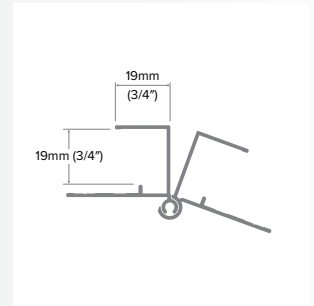

Multi-Angle Outside Corner

Category
Outside Corner

Length
10'

Series
3/4"

Description

The Multi-Angle Outside Corner is a revolutionary trim profile that can be installed to trim various desired angles from 105 to 160 degrees, replacing the time-intensive installation of 2 adjusted J trims. It includes many innovative water management features not limited to our patented EZ.Bump®.