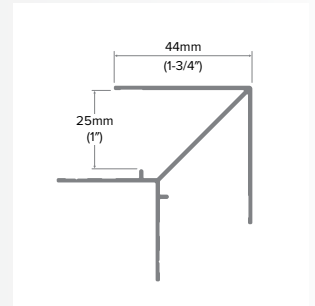

Arrow Outside Corner

Category
Outside Corner

Length
10'

Series
1"

Description

The Arrow Outside Corner is part of our reveal trim line and is a distinct profile that features recognizable shadow lines through our 1/2" step design and our industry-leading 1/2" tabs. It also features our patented EZ.Bump® for full water management, caulk-free installation, and Fit & Finish.