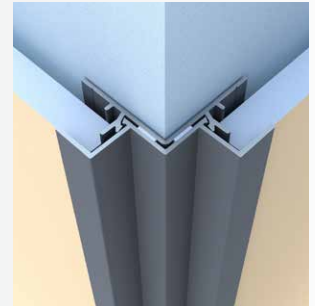

Scan here for the latest version of the EasyTrim® catalog

2-Piece Square Outside Corner

Category
Outside Corner

Length
10'

Series
7/16"

7/16" Trim

Description

The 2-Piece Square Outside Corner is a distinct profile that features recognizable shadow lines through our 1/2" step design and our industry-leading 1/2" tabs. It also features our patented EZ.Bump® for full water management, caulk-free installation, and Fit & Finish.