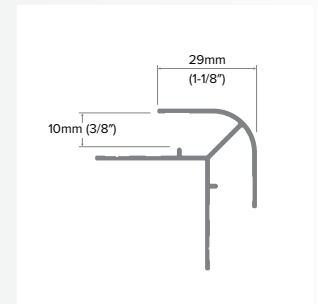

Description

The Round Outside Corner gives a soft flowing look while providing the protection and durability required for heavy traffic areas where carts and other components will often bang into the corner. It also features our patented EZ.Bump® for full water management, caulk-free installation, and Fit & Finish.