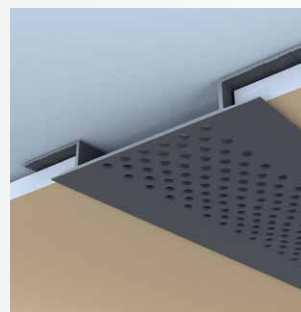

Product Availability

SKU	Color/ Finish	Availability
79 EZ PR	Primed	Stocked
79 EZ CL	Clear Anodized	Stocked
79 EZ BL	Black Anodized	Stocked
79 EZ CP	Latex Paint	3–4 Weeks
79 EZ PW	Powder Coat	Refer to Chart

Powder Coat Availability
Stocked Colors
None
All Other Colors
Special Order/ Talk to Rep

As our profiles and color selection are constantly evolving, please refer to our most recent catalog on engagebp.com, or scan the QR code for the most up to date product and color availability.