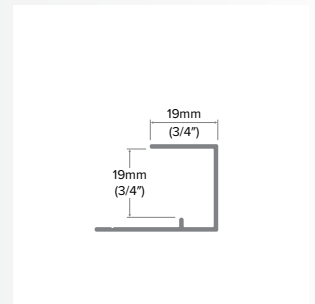

Vertical Window Sill J

Category
J Trim

Length
10'

Series
3/4"

Description

The Vertical Window Sill J is designed to cap the vertical ends of your windows and doors. It is also used when butting up against other building materials used outside of the EasyTrim® System. It features industry-leading 3/4" tabs to protect your fiber cement as well as our patented EZ.Bump® for full water management, and caulk-free installation.

3/4" Trim

Product Availability

SKU	Color/ Finish	Availability
40 EZ PR	Primed	Stocked
40 EZ CL	Clear Anodized	Stocked
40 EZ BL	Black Anodized	Stocked
40 EZ CP	Latex Paint	3–4 Weeks
40 EZ PW	Powder Coat	Refer to Chart

Powder Coat Availability

Stocked Colors

Stock White

All Other Colors

Special Order/ Talk to Rep

As our profiles and color selection are constantly evolving, please refer to our most recent catalog on engagebp.com, or scan the QR code for the most up to date product and color availability.