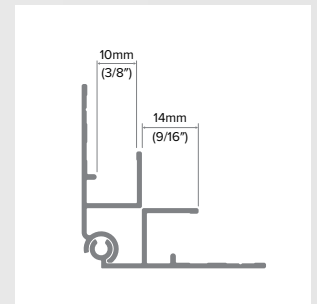

Multi-Angle Inside Corner

Category
Inside Corner

Length
10'

Series
5/16"

Description

The Multi-Angle Inside Corner is a revolutionary trim profile that can be installed to trim various desired angles from 90 to 160 degrees, replacing the time-intensive installation of 2 adjusted J trims. It includes many innovative water management features not limited to our patented EZ.Bump®.