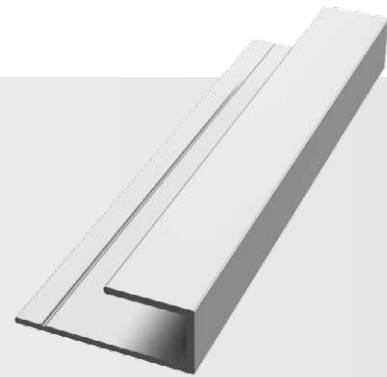

Soffit J

Category
J Trim

Length
10'

Series
5/16"

Description

The Soffit J is designed to run horizontally and is used for finishing/ capping the top of the panels when transitioning into a soffit area or when otherwise required. This profile is distinguished from the General J by its smaller profile depth ensuring the panel has a tight fit to the profiles tab providing a clean gap-free appearance when viewed from below.