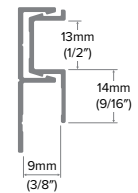

Description

The 2-Piece Soffit F is designed to run horizontally and used for finishing/capping the top of the panels when transitioning into a soffit area or when otherwise required. This profile provides a 1/2" reveal at the top to keep the symmetrical appearance our reveal trim line offers.