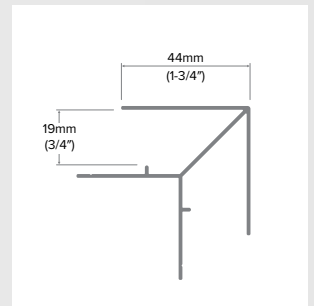

Arrow Outside Corner

Category
Outside Corner

Length
10'

Series
3/4"

Description

The Arrow Outside Corner allows you to achieve a more traditional trim look while providing the benefits of aluminum trims. Offering 3/4" tabs from the peak extending out on both sides, this profile keeps a clean consistent square design to your corners and columns. It also features our patented EZ.Bump® for full water management and caulk-free installation.