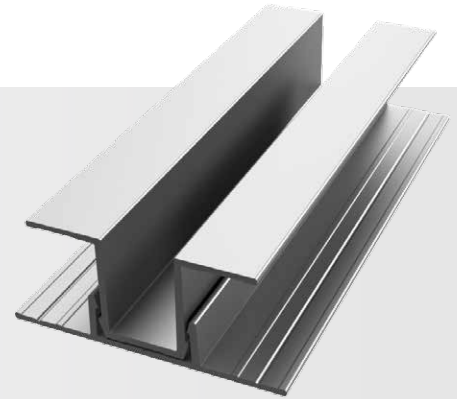

2-Piece Vertical U

Category
Vertical Trim

Length
10'

Series
3/4"

Description

The 2-Piece Vertical U works as a sleek, modern board and batten-style system, simplifying installation and eliminating a significant percentage of waste. This profile provides a clean 1/2" reveal on center and full 1/2" tab coverage to both sides allowing you to butt the cut edges of your fiber cement plank together or run full uncut 12' planks across your wall.