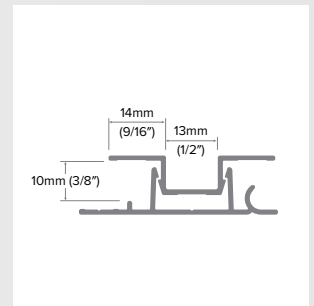

2-Piece Vertical Window Jamb

Category
Vertical Trim

Length
10'

Series
5/16"

Description

The 2-Piece Vertical Window Jamb, featuring the 2-Piece EZ.Lock®, simplifies installation. It's an efficient alternative to the General J. The backplate includes our patented EZ.Bump® and a caulking channel for a clean, tight fit to window frames and doors. The top cap snaps and locks into place, providing a 1/2" tab to your fiber cement edge.