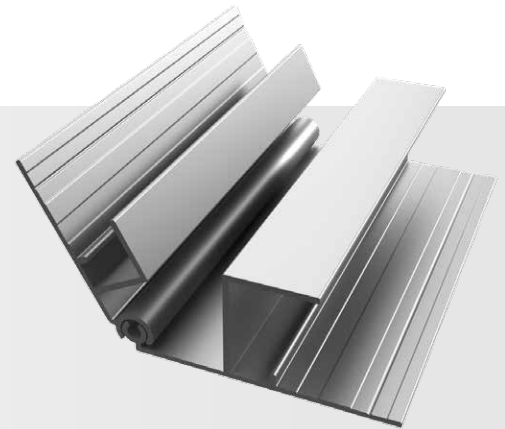

Multi-Angle Inside Corner Transition

Category
Inside Corner

Length
10'

Series
5/16" to 3/4"

Description

The Multi-Angle Inside Corner Transition is a revolutionary trim profile that allows you to almost seamlessly transition between the two siding depths available in the EasyTrim® fiber cement system. This trim can be installed to trim various desired angles from 105 to 160 degrees, replacing the time-intensive installation of 2 adjusted J trims.