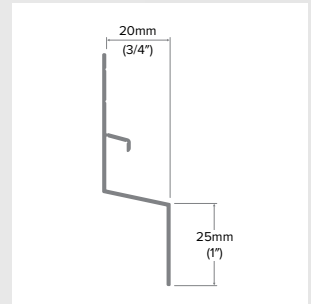

Horizontal Base Z

Category
Horizontal Trim

Length
10'

Series
3/4"

Description

The Horizontal Base Z provides the kickout required to start LAP plank installation. A 1" tab hides any unsightly exposed gaps. The EZ.Bump® blocks any moisture from getting up to or passed the nailing flange and the EZ.Slope® ensures the moisture and debris properly drains.