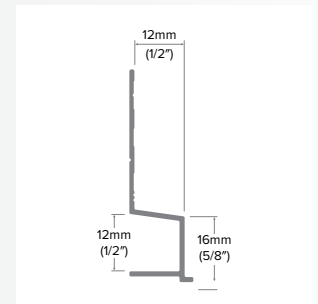

Horizontal Base B

Category
Horizontal Trim

Length
10'

Series
7/16"

7/16" Trim

Description

The Horizontal Base B has a drip edge and acts as the base trim and a stop point for the bottom row of panels. It features a 1/2" tab that frames the lower horizontal edge of a panel. It **MUST BE USED** with any 2-Piece Outside Corner to prevent the top cap from sliding down. It is also used to start the wall area on an overhang that leads to a 90° horizontal return or soffit area.