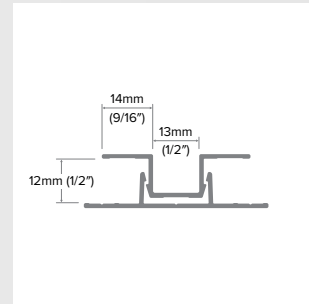

2-Piece Vertical U

Category
Vertical Trim

Length
10'

Series
7/16"

7/16" Trim

Description

The 2-Piece Vertical U is a distinct profile that features recognizable shadow lines through our 1/2" step design and our industry-leading 1/2" tabs. It also features our patented EZ.Bump® for full water management, caulk-free installation, and Fit & Finish.