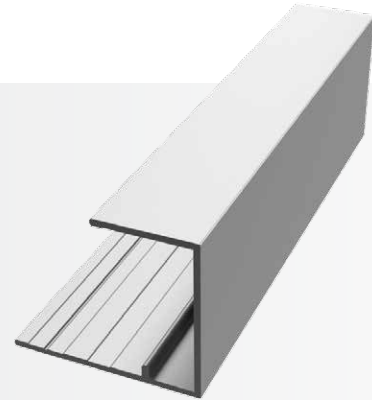

General J

Category
J Trim

Length
10'

Series
1"

Description

The General J is part of our reveal trim line and is a distinct profile that features recognizable shadow lines through our 1/2" step design and our industry-leading 1/2" tabs. It also features our patented EZ.Bump® for full water management, caulk-free installation, and Fit & Finish.