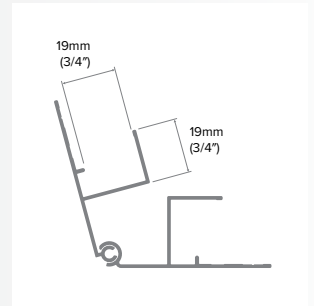

Multi-Angle Inside Corner

Category
Inside Corner

Length
10'

Series
3/4"

Description

The Multi-Angle Inside Corner is a revolutionary trim profile that can be installed to trim various desired angles from 105 to 160 degrees, replacing the time-intensive installation of 2 adjusted J trims. It includes many innovative water management features not limited to our patented EZ.Bump®.