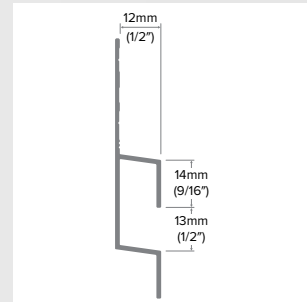

Horizontal H

Category
Horizontal Trim

Length
10'

Series
7/16"

7/16" Trim

Description

The Horizontal H is part of our reveal trim line, and is a distinct profile that features recognizable shadow lines through our 1/2" step design and our industry-leading 1/2" tabs. It also features our patented EZ.Bump® for full water management, caulk-free installation, and Fit & Finish.