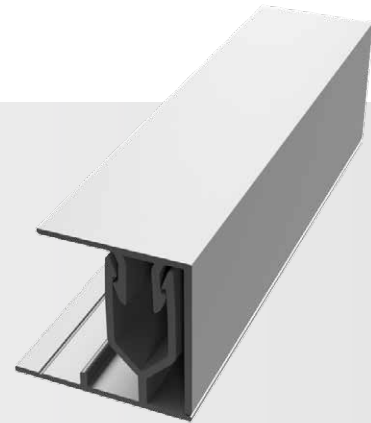

2-Piece J

Category
J Trim

Length
10'

Series
1"

Description

The 2-Piece J is a two-piece J consisting of a backplate and top cap. The top cap has a 1" [25.4 mm] tab that covers and protects the vertical ends of the inset lapped planks or panels. It can be used around the sides and bottoms of windows and doors and other wall penetrations.

Product Availability

SKU	Color/ Finish	Availability
87 EZ PR	Primed	Stocked
87 EZ CL	Clear Anodized	Stocked
87 EZ BL	Black Anodized	Stocked
87 EZ CP	Latex Paint	3–4 Weeks
87 EZ PW	Powder Coat	Refer to Chart

Powder Coat Availability
Stocked Colors
None
All Other Colors
Special Order/ Talk to Rep

As our profiles and color selection are constantly evolving, please refer to our most recent catalog on engagebp.com, or scan the QR code for the most up to date product and color availability.