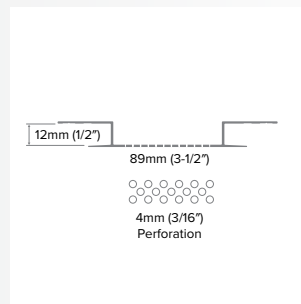

Product Availability

SKU	Color/ Finish	Availability
79 EZ PR	Primed	Stocked
79 EZ CL	Clear Anodized	Stocked
79 EZ BL	Black Anodized	Stocked
79 EZ CP	Latex Paint	3–4 Weeks
79 EZ PW	Powder Coat	Refer to Chart

Powder Coat Availability
Stocked Colors
None
All Other Colors
Special Order/ Talk to Rep

As our profiles and color selection are constantly evolving, please refer to our most recent catalog on engagebp.com, or scan the QR code for the most up to date product and color availability.