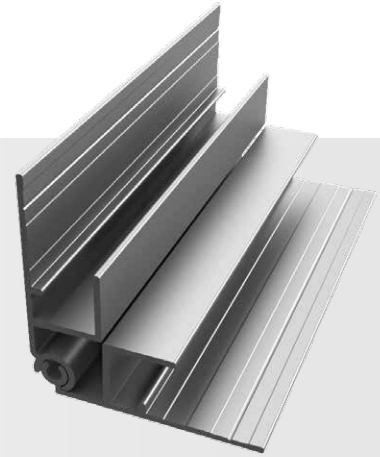

Multi-Angle Inside Corner

Category
Inside Corner

Length
10'

Series
5/16"