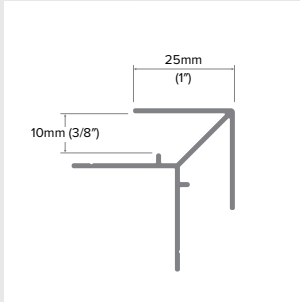

Arrow Outside Corner

Category
Outside Corner

Length
10'

Series
5/16"

Description

The Arrow Outside Corner is one of our sleekest corners available. Offering 1" tabs from the peak extending out on both sides, this profile keeps a clean consistent square design to your corners and columns. It also features our patented EZ.Bump® for full water management, caulk-free installation, and Fit & Finish

2-Piece Arrow Outside Corner

Category
Outside Corner

Length
10'

Series
5/16"

Description

The 2-Piece Arrow Outside Corner is a two-piece outside corner assembly consisting of a backplate and top cap. The top cap has a 1" tab on both sides. The top cap covers and protects the vertical edges of the panel and is joined to the backplate with the EZ.Lock® SNAPLOCK® engagement.