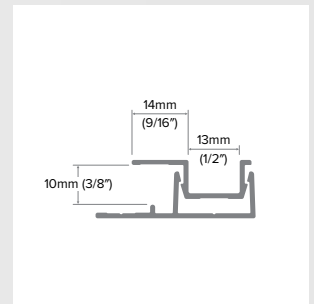

Description

The 2-Piece Vertical Termination F simplifies installation with its EZ.Lock® system. Designed for use with other building materials outside the EasyTrim® System, it features the patented EZ.Bump® for full water management and caulk-free installation. The top cap offers a 1/2" reveal and tab to protect fiber cement panel edges and conceal inconsistencies.