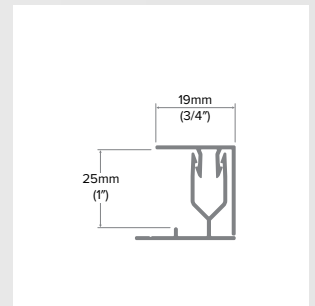

2-Piece J

Category
J Trim

Length
10'

Series
1"

Description

The 2-Piece J is a two-piece J consisting of a backplate and top cap. The top cap has a 1" [25.4 mm] tab that covers and protects the vertical ends of the inset lapped planks or panels. It can be used around the sides and bottoms of windows and doors and other wall penetrations.

Product Availability

SKU	Color/ Finish	Availability
87 EZ PR	Primed	Stocked
87 EZ CL	Clear Anodized	Stocked
87 EZ BL	Black Anodized	Stocked
87 EZ CP	Latex Paint	3–4 Weeks
87 EZ PW	Powder Coat	Refer to Chart

Powder Coat Availability
Stocked Colors
None
All Other Colors
Special Order/ Talk to Rep

As our profiles and color selection are constantly evolving, please refer to our most recent catalog on engagebp.com, or scan the QR code for the most up to date product and color availability.