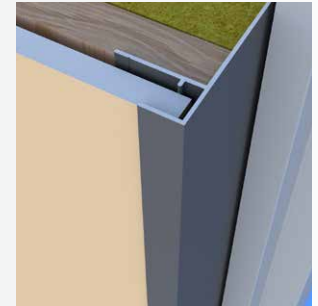

2" Insulated Window J

Category
J Trim

Length
10'

Series
5/16"

Description

The 2" Insulated Window creates a rigid, straight, and true, abuse-resistant jamb with a 1/2" tab that covers and protects the vertical end of panels. The extended leg helps conceal and protect insulation and rainscreen terminations.