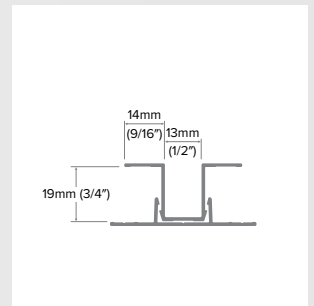

2-Piece Vertical U

Category
Vertical Trim

Length
10'

Series
3/4"

Description

The 2-Piece Vertical U works as a sleek, modern board and batten-style system, simplifying installation and eliminating a significant percentage of waste. This profile provides a clean 1/2" reveal on center and full 1/2" tab coverage to both sides allowing you to butt the cut edges of your fiber cement plank together or run full uncut 12' planks across your wall.