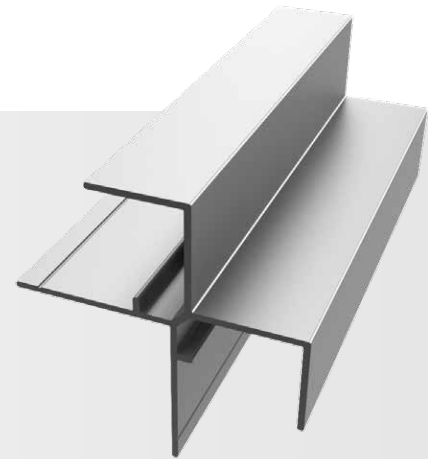

X Outside Corner

Category
Outside Corner

Length
10'

Series
3/4"

Description

The X Outside Corner gives depth and a clear shadow line through the bold center indentation. Our industry-leading 3/4" tabs provide the symmetry and edge protection required to keep your building looking great for years to come. It also features our patented EZ.Bump® for full water management, and caulk-free installation.