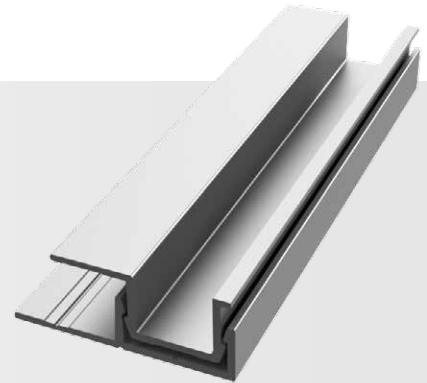

2-Piece Vertical Termination

Category
J Trim

Length
10'

Series
7/16"

7/16" Trim

Description

The 2-Piece Vertical Termination is a distinct profile that features recognizable shadow lines through our 1/2" step design and our industry-leading 1/2" tabs. It also features our patented EZ.Bump® for full water management, caulk-free installation, and Fit & Finish.