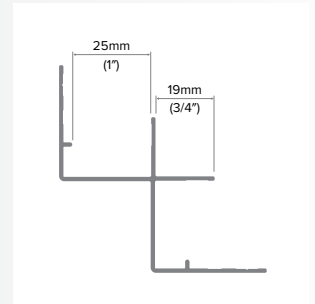

Inside Corner

Category
Inside Corner

Length
10'

Series
1"

Description

The Inside Corner is part of our reveal trim line, and is a distinct profile that features recognizable shadow lines through our 1/2" step design and our industry-leading 1/2" tabs. It also features our patented EZ.Bump® for full water management, caulk-free installation, and Fit & Finish.