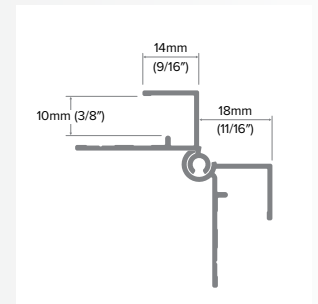

Multi-Angle Outside Corner

Category
Outside Corner

Length
10'

Series
5/16"

Description

The Multi-Angle Outside Corner is a revolutionary trim profile that can be installed to trim various desired angles from 90 to 160 degrees, replacing the time-intensive installation of 2 adjusted J trims. It includes many innovative water management features not limited to our patented EZ.Bump®.