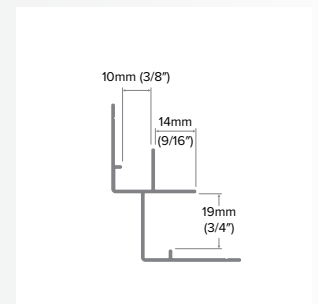

Inside Corner Transition

Category
Inside Corner

Length
10'

Series
5/16" to 3/4"

Description

The Inside Corner Transition allows you to almost seamlessly transition between the two siding depths available in the EasyTrim® fiber cement system. This profile also provides the protection required on your fiber cement edges and a clean consistent straight line up your wall on all of your inside corners through our connecting 1/2" tabs extending out to both sides.