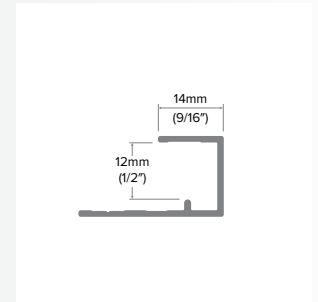

Product Availability

SKU	Color/ Finish	Availability
68 EZ PR	Primed	Stocked
68 EZ CL	Clear Anodized	Stocked
68 EZ BL	Black Anodized	Stocked
68 EZ CP	Latex Paint	3–4 Weeks
68 EZ PW	Powder Coat	Refer to Chart

Powder Coat Availability

Stocked Colors

None

All Other Colors

Special Order/ Talk to Rep

As our profiles and color selection are constantly evolving, please refer to our most recent catalog on engagebp.com, or scan the QR code for the most up to date product and color availability.