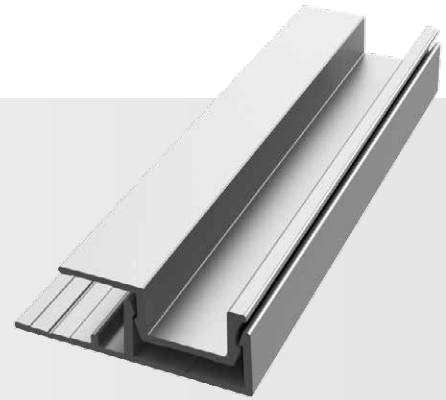

2-Piece Vertical Termination F

Category
J Trim

Length
10'

Series
5/16"

Description

The 2-Piece Vertical Termination F simplifies installation with its EZ.Lock® system. Designed for use with other building materials outside the EasyTrim® System, it features the patented EZ.Bump® for full water management and caulk-free installation. The top cap offers a 1/2" reveal and tab to protect fiber cement panel edges and conceal inconsistencies.