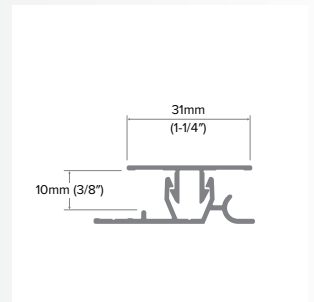

2-Piece Inside Corner

Category
Inside Corner

Length
10'

Series
5/16"

Description

The 2-Piece Inside Corner is a two-piece inside corner assembly consisting of a backplate and top cap. The top cap has a 1/2" tab on both sides. The top cap covers and protects the vertical edges of the panel and is joined to the backplate with the EZ.Lock® SNAPLOCK® engagement.

2-Piece Vertical SLT Window Jamb

Category
Vertical Trim

Length
10'

Series
5/16"

Description

The 2-Piece Vertical SLT Window Jamb is designed for window frames. The top cap snaps and locks into place providing a full 1/2" tab to your fiber cement edge while giving the appearance of a 1" tab. It was designed to match the Horizontal SLT Z and 2-Piece Vertical SLT.