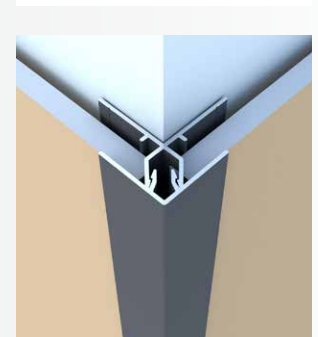

2-Piece Arrow Outside Corner

Category
Outside Corner

Length
10'

Series
5/16"

Description

The 2-Piece Arrow Outside Corner is a two-piece outside corner assembly consisting of a backplate and top cap. The top cap has a 1" tab on both sides. The top cap covers and protects the vertical edges of the panel and is joined to the backplate with the EZ.Lock® SNAPLOCK® engagement.