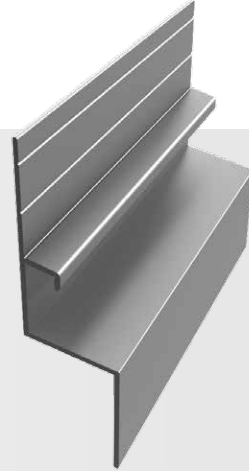

Horizontal Base Z

Category
Horizontal Trim

Length
10'

Series
3/4"

Description

The Horizontal Base Z provides the kickout required to start LAP plank installation. A 1" tab hides any unsightly exposed gaps. The EZ.Bump® blocks any moisture from getting up to or passed the nailing flange and the EZ.Slope® ensures the moisture and debris properly drains.