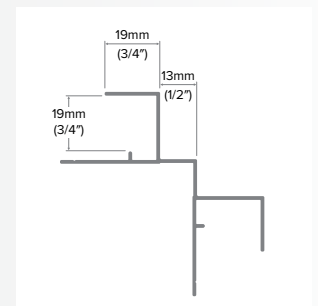

Scan here for the latest version of the EasyTrim® catalog

Square Outside Corner

Category
Outside Corner

Length
10'

Series
3/4"

Description

The Square Outside Corner is a distinct modern profile that features recognizable shadow lines through our 3/4" reveals and our industry-leading 3/4" tabs. It also features our patented EZ.Bump® for full water management and caulk-free installation.