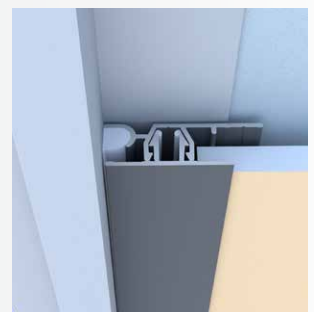

2-Piece Vertical SLT Window Jamb

Category
Vertical Trim

Length
10'

Series
5/16"

Description

The 2-Piece Vertical SLT Window Jamb is designed for window frames. The top cap snaps and locks into place providing a full 1/2" tab to your fiber cement edge while giving the appearance of a 1" tab. It was designed to match the Horizontal SLT Z and 2-Piece Vertical SLT.