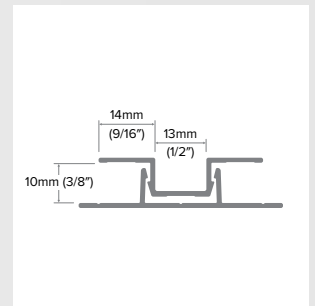

2-Piece Vertical U

Category
Vertical Trim

Length
10'

Series
5/16"

Description

The 2-Piece Vertical U simplifies installation through its 2-Piece EZ.Lock®. The backplate acts as a guide with its easy-to-follow chalk line groove. The top cap can rest on the horizontal trim below. This profile provides a clean 1/2" reveal on center and full 1/2" tab coverage to both sides protecting your fiber cement edges and hiding any inconsistencies that may be present.