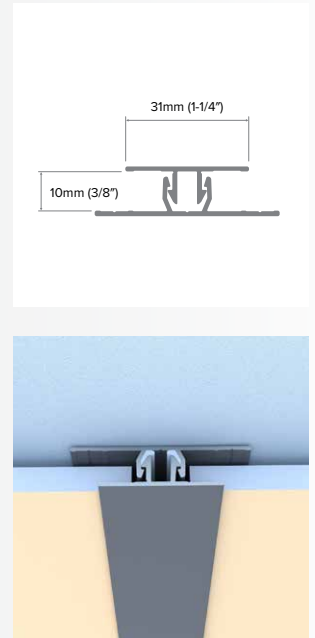

2-Piece Vertical SLT

Category
Vertical Trim

Length
10'

Series
5/16"

Description

The 2-Piece Vertical SLT simplifies installation through its 2-Piece EZ.Lock®. The backplate acts as a guide with its easy-to-follow chalk line groove. The top cap snaps and locks into place providing a full 1/2" tab to your fiber cement edge while giving the appearance of a 1" tab and matches the Horizontal SLT Z and 2-Piece Vertical SLT Window Jamb.