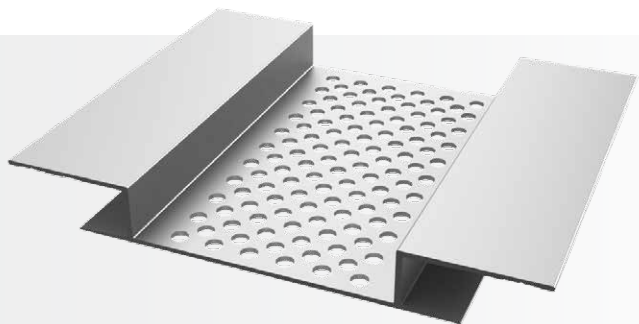

Perforated Soffit

Category
Soffit Trim

Length
10'

Series
7/16"

Description

The Perforated Soffit allow for ventilation into the soffit cavity while keeping bugs out.

Net Free Air Space: 7.7 in²/ lin ft or 163.3 cm²/ lin m