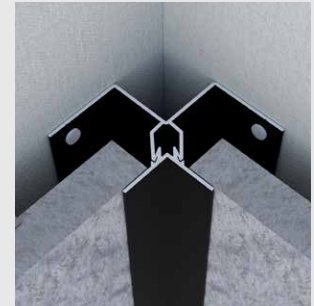

1-1/4" Trim

2-Piece Inside Corner

Category
Inside Corner

Length
10'

Series
1-1/4"

Description

The Two-Piece Inside Corner is a two-piece inside corner assembly consisting of a backplate and top cap. The top cap has a 3/4" tab on both sides. The top cap covers and protects the vertical edges of the panel and is joined to the backplate with the EZ.Lock® SNAPLOCK® engagement.