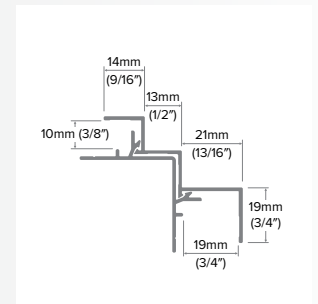

Length
10'

Series
5/16" to 3/4"

Description

The 2-Piece Outside Corner Transition gives the same distinct shadow lines as our other Square Outside Corners while giving the advantage of almost seamlessly transitioning between the two siding depths available in the EasyTrim® system. Reversible, it offers a 1/2" opening on one side for panel installation and 3/4" on the other for lapped plank and 3/4" natural wood products.