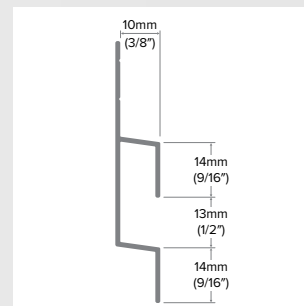

Horizontal Reveal H

Category
Horizontal Trim

Length
10'

Series
5/16"

Description

The Horizontal Reveal H is designed to offer symmetry when used with our 2-Piece Vertical U providing a similar 1/2" reveal between vertically stacked panels. This profile offers a full 1/2" tab on your top edge and includes our patented EZ.Slope® for proper drainage on the bottom ledge.