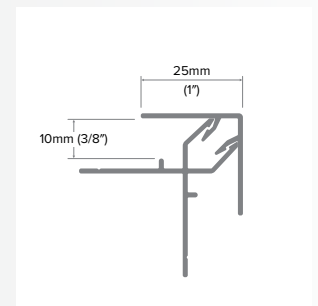

2-Piece Arrow Outside Corner

Category
Outside Corner

Length
10'

Series
5/16"

Description

The 2-Piece Arrow Outside Corner is a two-piece outside corner assembly consisting of a backplate and top cap. The top cap has a 1" tab on both sides. The top cap covers and protects the vertical edges of the panel and is joined to the backplate with the EZ.Lock® SNAPLOCK® engagement.