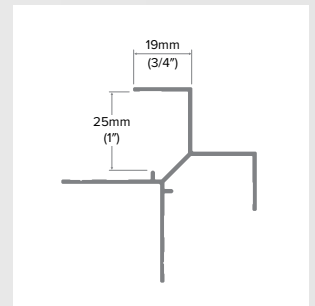

X Outside Corner

Category
Outside Corner

Length
10'

Series
1"

Description

The X Outside Corner is part of our reveal trim line, is a distinct profile that features recognizable shadow lines through our 1/2" step design and our industry-leading 1/2" tabs. It also features our patented EZ.Bump® for full water management, caulk-free installation, and Fit & Finish.