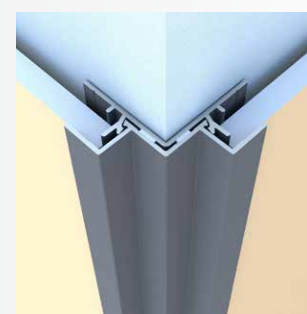

2-Piece Square Outside Corner

Category
Outside Corner

Length
10'

Series
5/16"

Description

The 2-Piece Square Outside Corner has the same installed appearance and provides the same features as the Square Outside Corner. It has been designed as a 2-Piece to significantly speed up the installation by allowing the contractor to easily place their panel in place over the backplate and then snap the top cap into place to complete the installation.