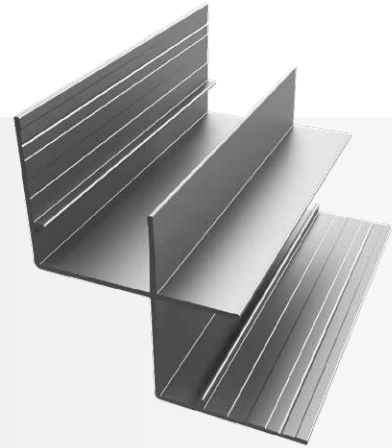

Inside Corner

Category
Inside Corner

Length
10'

Series
1"

Description

The Inside Corner is part of our reveal trim line, and is a distinct profile that features recognizable shadow lines through our 1/2" step design and our industry-leading 1/2" tabs. It also features our patented EZ.Bump® for full water management, caulk-free installation, and Fit & Finish.