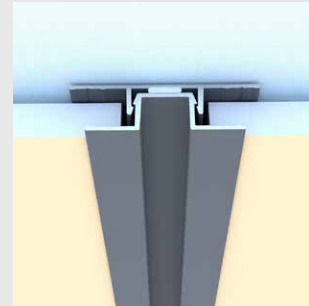

2-Piece Vertical U

Category
Vertical Trim

Length
10'

Series
7/16"

7/16" Trim

Description

The 2-Piece Vertical U is a distinct profile that features recognizable shadow lines through our 1/2" step design and our industry-leading 1/2" tabs. It also features our patented EZ.Bump® for full water management, caulk-free installation, and Fit & Finish.