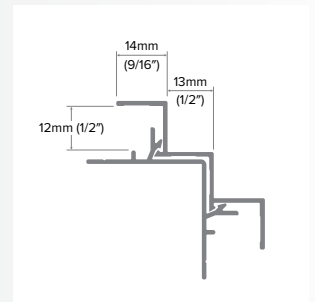

Scan here for the latest version of the EasyTrim® catalog

2-Piece Square Outside Corner

Category
Outside Corner

Length
10'

Series
7/16"

7/16" Trim

Description

The 2-Piece Square Outside Corner is a distinct profile that features recognizable shadow lines through our 1/2" step design and our industry-leading 1/2" tabs. It also features our patented EZ.Bump® for full water management, caulk-free installation, and Fit & Finish.