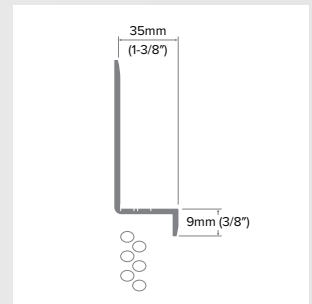

Description

The Perforated Vented Starter Strip keeps bugs out, allowing ventilation into the rainscreen cavity while saving labor and material costs. Our starter strips are based on a concept developed by siding installers to combine two important siding accessories – a lip edge for the starter course of siding and perforations to create a bug screen for rainscreen cavities.