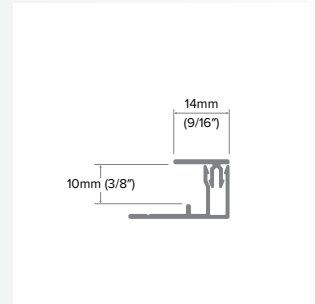

2-Piece J

Category
J Trim

Length
10'

Series
5/16"

Description

The 2-Piece J consists of a backplate and top cap. The top cap consists of a 1/2" tab that covers and protects the vertical edge of the panel and is joined to the backplate with the EZ.Lock®. It is used around the sides and bottoms of windows and doors and other vertical wall penetrations.