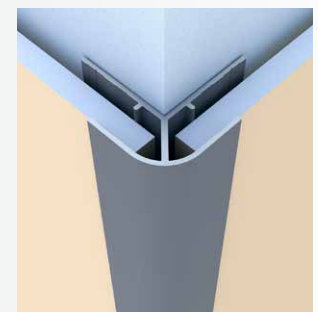

Description

The Round Outside Corner gives a soft flowing look while providing the protection and durability required for heavy traffic areas where carts and other components will often bang into the corner. It also features our patented EZ.Bump® for full water management, caulk-free installation, and Fit & Finish.