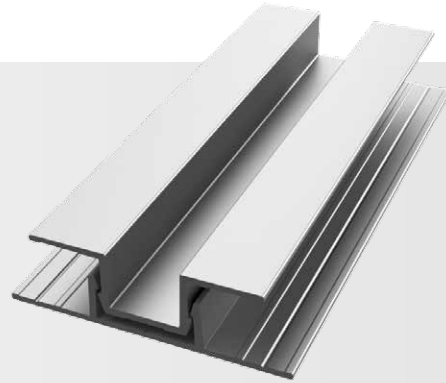

2-Piece Vertical U

Category
Vertical Trim

Length
10'

Series
7/16"

7/16" Trim

Description

The 2-Piece Vertical U is a distinct profile that features recognizable shadow lines through our 1/2" step design and our industry-leading 1/2" tabs. It also features our patented EZ.Bump® for full water management, caulk-free installation, and Fit & Finish.