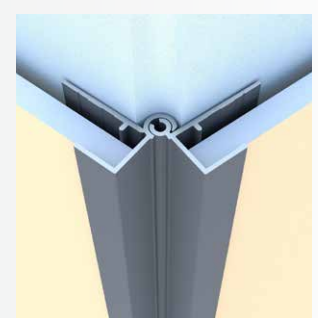

Multi-Angle Outside Corner

Category
Outside Corner

Length
10'

Series
5/16"

Description

The Multi-Angle Outside Corner is a revolutionary trim profile that can be installed to trim various desired angles from 90 to 160 degrees, replacing the time-intensive installation of 2 adjusted J trims. It includes many innovative water management features not limited to our patented EZ.Bump®.