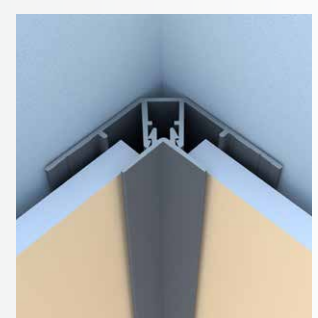

2-Piece Inside Corner

Category
Inside Corner

Length
10'

Series
5/16"

Description

The 2-Piece Inside Corner is a two-piece inside corner assembly consisting of a backplate and top cap. The top cap has a 1/2" tab on both sides. The top cap covers and protects the vertical edges of the panel and is joined to the backplate with the EZ.Lock® SNAPLOCK® engagement.