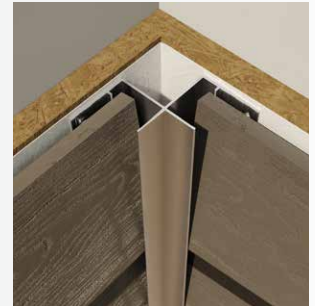

Inside Corner

Category
Inside Corner

Length
10'

Series
1"

Description

The Inside Corner is part of our reveal trim line, and is a distinct profile that features recognizable shadow lines through our 1/2" step design and our industry-leading 1/2" tabs. It also features our patented EZ.Bump® for full water management, caulk-free installation, and Fit & Finish.