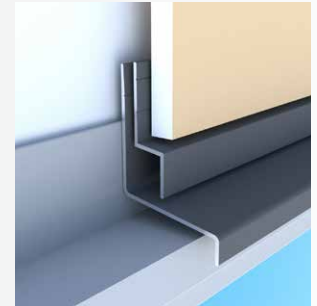

Description

The 1-3/8" Window Drop Cap channels water/ moisture away from the tops of windows, doors, and other openings.