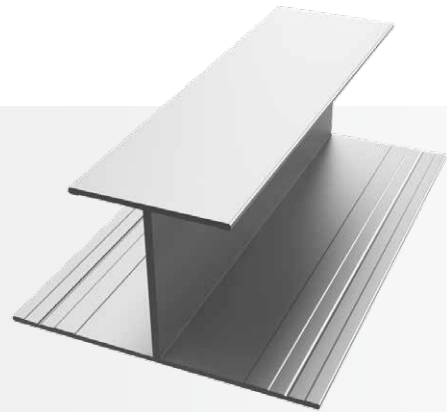

Vertical H Mold

Category
Vertical Trim

Length
10'

Series
1-1/4"

Decription

The Vertical H creates a rigid, straight, and true terminating point with a 1-1/4" flat trim design that covers and protects the vertical ends of the inset panel. It matches the Horizontal Z.