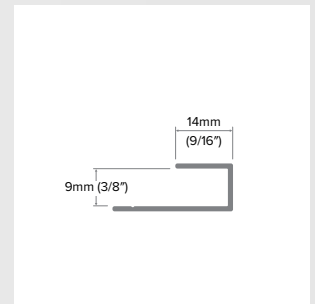

Soffit J

Category
J Trim

Length
10'

Series
5/16"

Description

The Soffit J is designed to run horizontally and is used for finishing/ capping the top of the panels when transitioning into a soffit area or when otherwise required. This profile is distinguished from the General J by its smaller profile depth ensuring the panel has a tight fit to the profiles tab providing a clean gap-free appearance when viewed from below.