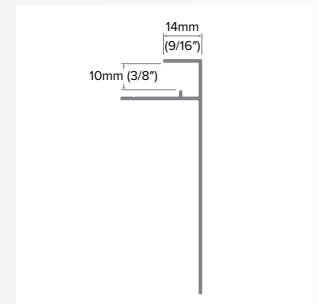

2" Insulated Window J

Category
J Trim

Length
10'

Series
5/16"

Description

The 2" Insulated Window creates a rigid, straight, and true, abuse-resistant jamb with a 1/2" tab that covers and protects the vertical end of panels. The extended leg helps conceal and protect insulation and rainscreen terminations.