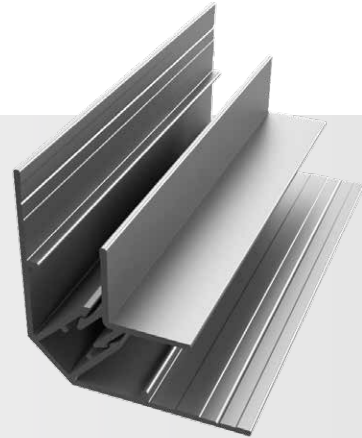

2-Piece Inside Corner

Category
Inside Corner

Length
10'

Series
7/16"

Description

The 2-Piece Inside Corner is a distinct profile that features recognizable shadow lines through our 1/2" step design and our industry-leading 1/2" tabs. It also features our patented EZ.Bump® for full water management, caulk-free installation, and Fit & Finish.