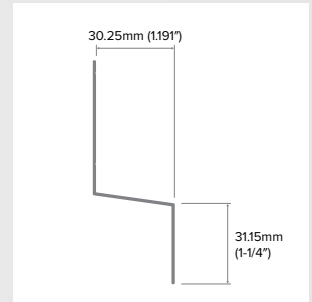

Horizontal Z

Category
Horizontal Trim

Length
10'

Series
1-1/4"

Description

The Horizontal Z provides a level base to start the wall area and a horizontal break across each row of panels with a single 1-1/4" tab. The EZ.Slope® ensures any moisture properly drains.