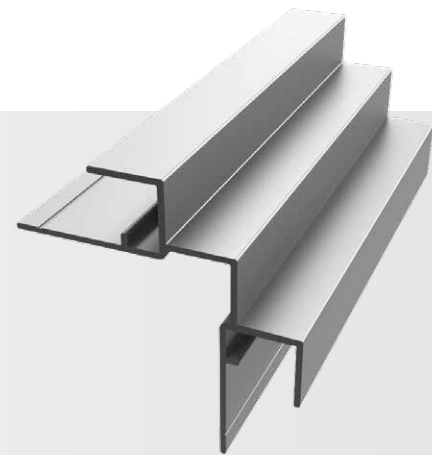

Square Outside Corner

Category
Outside Corner

Length
10'

Series
5/16"

Description

The Square Outside Corner is a distinct profile that features recognizable shadow lines through our 1/2" step design and our industry-leading 1/2" tabs. It also features caulk-free installation, Fit & Finish, and our patented EZ.Bump® for full water management.

2-Piece Inside Corner

Category
Inside Corner

Length
10'

Series
5/16"

Description

The 2-Piece Inside Corner is a two-piece inside corner assembly consisting of a backplate and top cap. The top cap has a 1/2" tab on both sides. The top cap covers and protects the vertical edges of the panel and is joined to the backplate with the EZ.Lock® SNAPLOCK® engagement.