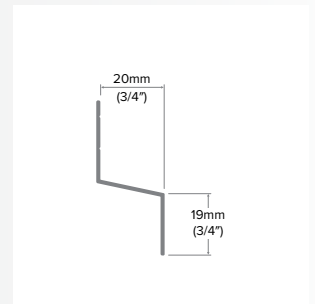

Horizontal Z

Category
Horizontal Trim

Length
10'

Series
3/4"

Description

The Horizontal Z provides a level base to start the wall area and frame the bottom row of wall panels with a single 3/4" tab that hides any unsightly exposed gaps. The EZ.Slope® ensures the moisture properly drains.