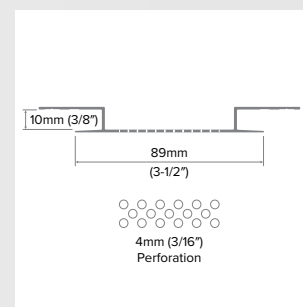

Perforated Soffit

Category
Soffit Trim

Length
10'

Series
5/16"

Description

The Perforated Soffit allow for ventilation into the soffit cavity while keeping bugs out.

Net Free Air Space: 7.7 in²/ lin ft or 163.3 cm²/ lin m