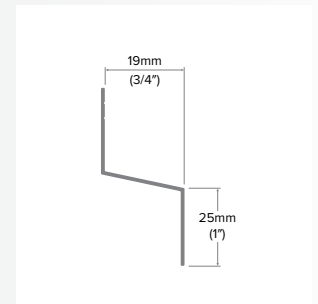

Horizontal Z

Category
Horizontal Trim

Length
10'

Series
1"

Description

The Horizontal Z provides a level base to start the wall area and frame the bottom row of wall panels with a single 1" [25.4mm] tab. It can also be used mid-wall with lapped plank if starting or ending on a partial plank.