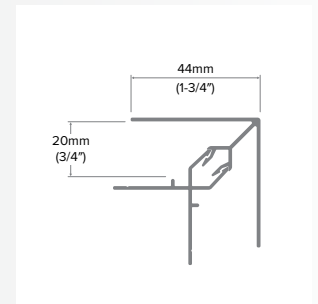

2-Piece Arrow Outside Corner

Category
Outside Corner

Length
10'

Series
3/4"

Description

The 2-Piece Arrow Outside Corner is an assembly consisting of a backplate and top cap. The top cap has a 1-3/4" tab on both sides. The top cap covers and protects the vertical ends of the inset lapped planks or panels and is joined to the backplate with the EZ.Lock®.