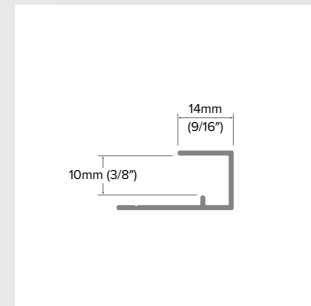

General J

Category
J Trim

Length
10'

Series
5/16"

Description

The General J is designed to cap the vertical ends of your windows and doors in a caulk-free fashion. It is also used when butting up against other building materials used outside of the EasyTrim® System. Its features are industry-leading 1/2" tabs to protect your fiber cement as well as our patented EZ.Bump® for full water management, caulk-free installation, and Fit & Finish.

Product Availability

SKU	Color/ Finish	Availability
08 EZ PR	Primed	Stocked
08 EZ CL	Clear Anodized	Stocked
08 EZ BL	Black Anodized	Stocked
08 EZ CP	Latex Paint	3–4 Weeks
08 EZ PW	Powder Coat	Refer to Chart

Powder Coat Availability

Stocked Colors
Stock White

All Other Colors

Special Order/ Talk to Rep

As our profiles and color selection are constantly evolving, please refer to our most recent catalog on engagebp.com, or scan the QR code for the most up to date product and color availability.