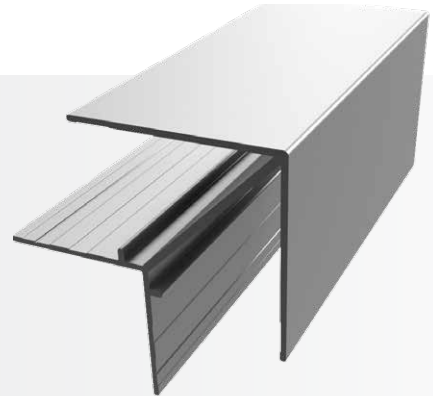

Arrow Outside Corner

Category
Outside Corner

Length
10'

Series
1"

Description

The Arrow Outside Corner is part of our reveal trim line and is a distinct profile that features recognizable shadow lines through our 1/2" step design and our industry-leading 1/2" tabs. It also features our patented EZ.Bump® for full water management, caulk-free installation, and Fit & Finish.