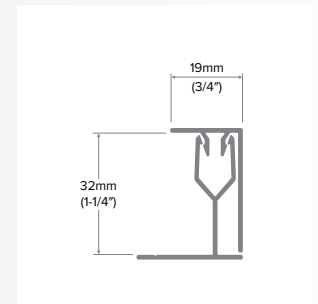

2-Piece J

Category
J Trim

Length
10'

Series
1-1/4"

Description

The Two-Piece J assembly consists of a backplate and top cap. The top cap consists of a 3/4" tab that covers and protects the vertical edge of the panel and is joined to the backplate with the EZ.Lock® SNAPLOCK® engagement. The Two-Piece J is used around the sides and bottoms of windows and doors and other vertical wall penetrations.

Product Availability

SKU	Color/ Finish	Availability
98 EZ CL	Clear Anodized	12 Weeks
98 EZ BL	Black Anodized	12 Weeks
98 EZ PW	Powder Coat	12 Weeks
98 EZ RPW	Rush Powder Coat	4-6 Weeks

As our profiles and color selection are constantly evolving, please refer to our most recent catalog on engagebp.com, or scan the QR code for the most up to date product and color availability.