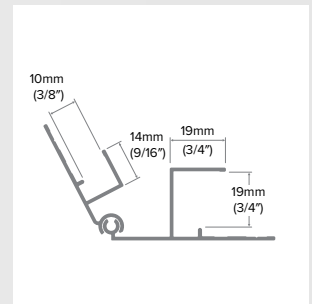

Multi-Angle Inside Corner Transition

Category
Inside Corner

Length
10'

Series
5/16" to 3/4"

Description

The Multi-Angle Inside Corner Transition is a revolutionary trim profile that allows you to almost seamlessly transition between the two siding depths available in the EasyTrim® fiber cement system. This trim can be installed to trim various desired angles from 105 to 160 degrees, replacing the time-intensive installation of 2 adjusted J trims.