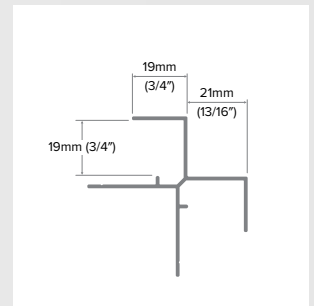

X Outside Corner

Category
Outside Corner

Length
10'

Series
3/4"

Description

The X Outside Corner gives depth and a clear shadow line through the bold center indentation. Our industry-leading 3/4" tabs provide the symmetry and edge protection required to keep your building looking great for years to come. It also features our patented EZ.Bump® for full water management, and caulk-free installation.