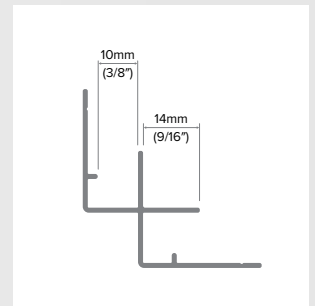

Inside Corner

Category
Inside Corner

Length
10'

Series
5/16"

Description

The Inside Corner provides the protection required on your fiber cement edges and a clean consistent straight line up your wall on all of your inside corners through our connecting 1/2" tabs extending out to both sides. It also features our patented EZ.Bump® for full water management, caulk-free installation, and Fit & Finish.