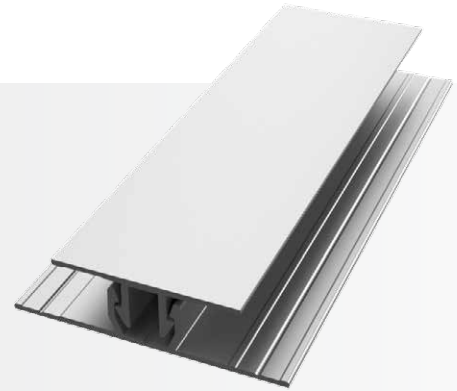

2-Piece Inside Corner

Category
Inside Corner

Length
10'

Series
5/16"

Description

The 2-Piece Inside Corner is a two-piece inside corner assembly consisting of a backplate and top cap. The top cap has a 1/2" tab on both sides. The top cap covers and protects the vertical edges of the panel and is joined to the backplate with the EZ.Lock® SNAPLOCK® engagement.

2-Piece Vertical SLT

Category
Vertical Trim

Length
10'

Series
5/16"

Description

The 2-Piece Vertical SLT simplifies installation through its 2-Piece EZ.Lock®. The backplate acts as a guide with its easy-to-follow chalk line groove. The top cap snaps and locks into place providing a full 1/2" tab to your fiber cement edge while giving the appearance of a 1" tab and matches the Horizontal SLT Z and 2-Piece Vertical SLT Window Jamb.