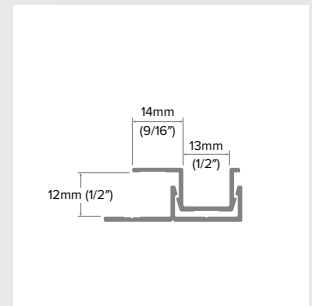

2-Piece Vertical Termination

Category
J Trim

Length
10'

Series
7/16"

7/16" Trim

Description

The 2-Piece Vertical Termination is a distinct profile that features recognizable shadow lines through our 1/2" step design and our industry-leading 1/2" tabs. It also features our patented EZ.Bump® for full water management, caulk-free installation, and Fit & Finish.