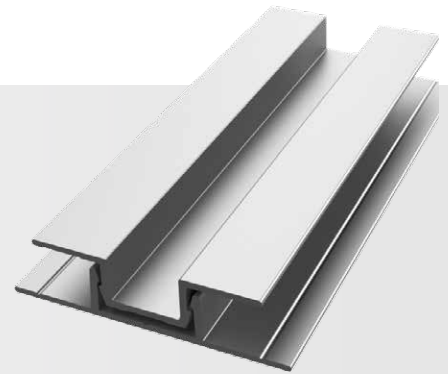

2-Piece Inside Corner

Category
Inside Corner

Length
10'

Series
5/16"

Description

The 2-Piece Inside Corner is a two-piece inside corner assembly consisting of a backplate and top cap. The top cap has a 1/2" tab on both sides. The top cap covers and protects the vertical edges of the panel and is joined to the backplate with the EZ.Lock® SNAPLOCK® engagement.

2-Piece Vertical U

Category
Vertical Trim

Length
10'

Series
5/16"

Description

The 2-Piece Vertical U simplifies installation through its 2-Piece EZ.Lock®. The backplate acts as a guide with its easy-to-follow chalk line groove. The top cap can rest on the horizontal trim below. This profile provides a clean 1/2" reveal on center and full 1/2" tab coverage to both sides protecting your fiber cement edges and hiding any inconsistencies that may be present.