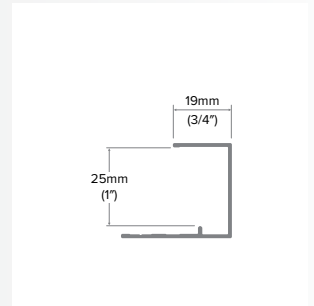

General J

Category
J Trim

Length
10'

Series
1"

Description

The General J is part of our reveal trim line and is a distinct profile that features recognizable shadow lines through our 1/2" step design and our industry-leading 1/2" tabs. It also features our patented EZ.Bump® for full water management, caulk-free installation, and Fit & Finish.