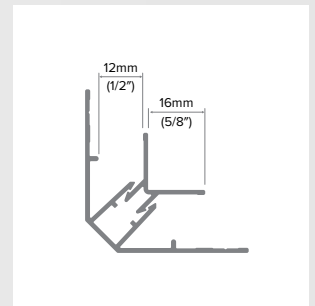

2-Piece Inside Corner

Category
Inside Corner

Length
10'

Series
7/16"

Description

The 2-Piece Inside Corner is a distinct profile that features recognizable shadow lines through our 1/2" step design and our industry-leading 1/2" tabs. It also features our patented EZ.Bump® for full water management, caulk-free installation, and Fit & Finish.