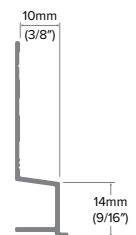

Horizontal Base B

Category
Horizontal Trim

Length
10'

Series
5/16"

Description

The Horizontal Base B is designed to work as the perimeter starter strip. Protecting your bottom base edge, it also features our patented EZ.Slope® for proper drainage on the bottom ledge. This profile is also used as a transition in soffit to fascia applications.