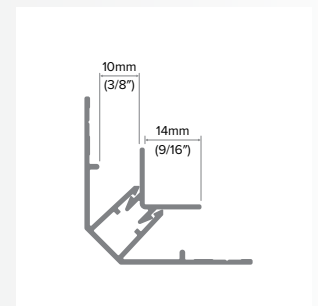

2-Piece Inside Corner

Category
Inside Corner

Length
10'

Series
5/16"

Description

The 2-Piece Inside Corner is a two-piece inside corner assembly consisting of a backplate and top cap. The top cap has a 1/2" tab on both sides. The top cap covers and protects the vertical edges of the panel and is joined to the backplate with the EZ.Lock® SNAPLOCK® engagement.