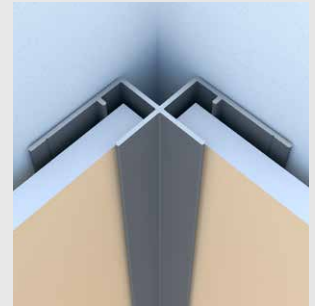

Inside Corner

Category
Inside Corner

Length
10'

Series
5/16"

Description

The Inside Corner provides the protection required on your fiber cement edges and a clean consistent straight line up your wall on all of your inside corners through our connecting 1/2" tabs extending out to both sides. It also features our patented EZ.Bump® for full water management, caulk-free installation, and Fit & Finish.