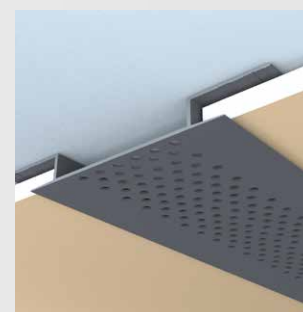

Perforated Soffit

Category
Soffit Trim

Length
10'

Series
5/16"

Description

The Perforated Soffit allow for ventilation into the soffit cavity while keeping bugs out.

Net Free Air Space: 7.7 in²/ lin ft or 163.3 cm²/ lin m