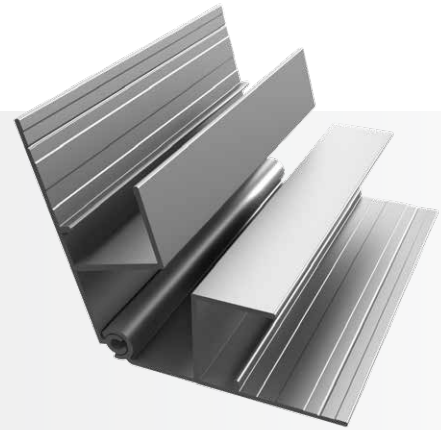

Multi-Angle Inside Corner

Category
Inside Corner

Length
10'

Series
3/4"

Description

The Multi-Angle Inside Corner is a revolutionary trim profile that can be installed to trim various desired angles from 105 to 160 degrees, replacing the time-intensive installation of 2 adjusted J trims. It includes many innovative water management features not limited to our patented EZ.Bump®.