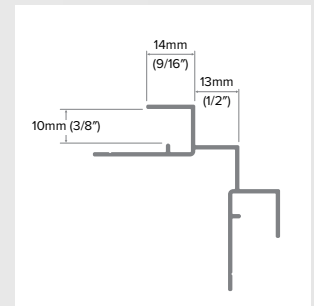

Square Outside Corner

Category
Outside Corner

Length
10'

Series
5/16"

Description

The Square Outside Corner is a distinct profile that features recognizable shadow lines through our 1/2" step design and our industry-leading 1/2" tabs. It also features caulk-free installation, Fit & Finish, and our patented EZ.Bump® for full water management.