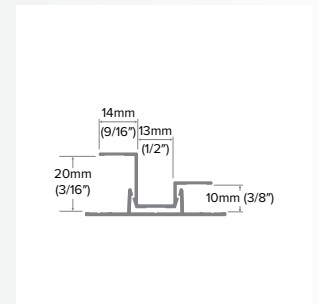

2-Piece Vertical U Transition

Category
Vertical Trim

Length
10'

Series
5/16" to 3/4"

Description

The 2-Piece Vertical U Transition is our main body transition trim. Keeping the design consistency of a clean 1/2" reveal on center and full 1/2" tab coverage to both sides. It offers a 1/2" opening on one side for panel installation and 3/4" on the other for lapped plank and 3/4" natural wood products, allowing you to quickly and almost seamlessly transition between the two siding depths.