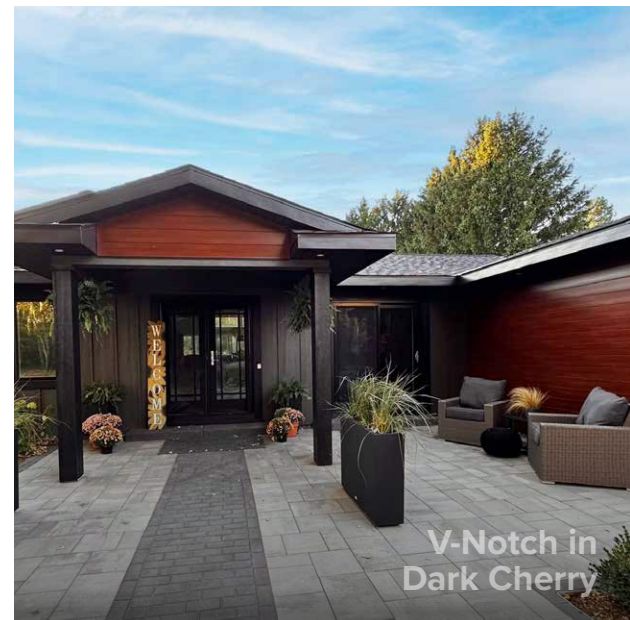

# STRIKING ACCENTS

Seamless Soffits. Endless Possibilities.

FastPlank<sup>®</sup> Systems is a versatile aluminum plank siding solution designed to reduce installation time, dramatically enhance curb appeal and extend the life of your building's exterior. Transform your building facade into a striking, architectural masterpiece.

- ➔ Non-Combustible
- ➔ UV / Fade Resistant
- ➔ Hail / Impact Resistant
- ➔ Anti-Corrosive
- ➔ Wind Load Tested
- ➔ WUI Compliant

Soffit in Dark Cherry

Multi-Unit Exterior Accent

V-Notch in Light Cherry

Single Family Exterior Accent

## Perfect for Accents and Soffits

FastPlank V-Notch™ is the ideal choice for adding striking accents and seamless soffits to any building exterior. Designed for versatility, FastPlank V-Notch can be installed horizontally, vertically, or diagonally, giving you endless design possibilities.

Whether you're highlighting key architectural features or creating sleek, functional soffits, FastPlank V-Notch delivers style and durability.

Soffit in Classic Black

V-Notch in Charcoal