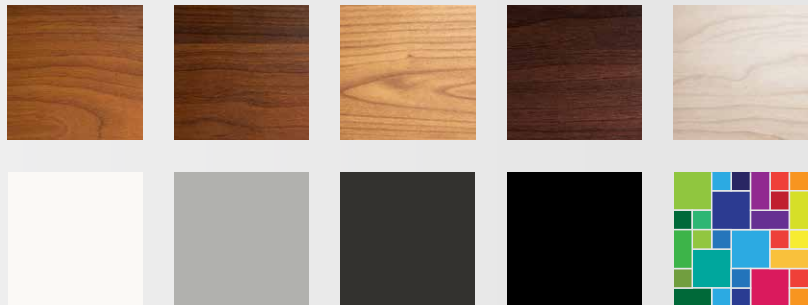

Multiple Patterns, Colors and Sizes to Choose from

Full selection of color options available on our website.

Visit our website to engage with a representative or to find out more about our Clip & Slide™ expansion system:

+1 877 973 8746
info@engagebp.com
engagebp.com/fastplank

ENGAGE
BUILDING PRODUCTS™

Powder Perfect
Exteriors