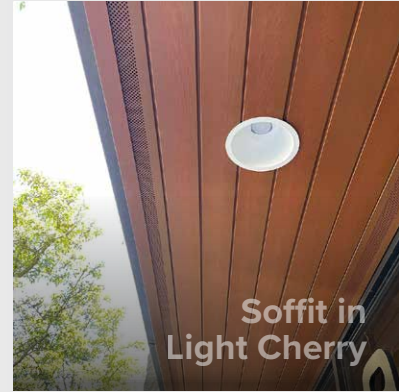

V-Notch in Light Cherry

Single Family Exterior Accent

Soffit in Light Cherry

Perfect for Accents and Soffits

FastPlank V-Notch™ is the ideal choice for adding striking accents and seamless soffits to any building exterior. Designed for versatility, FastPlank V-Notch can be installed horizontally, vertically, or diagonally, giving you endless design possibilities.

Whether you're highlighting key architectural features or creating sleek, functional soffits, FastPlank V-Notch delivers style and durability.