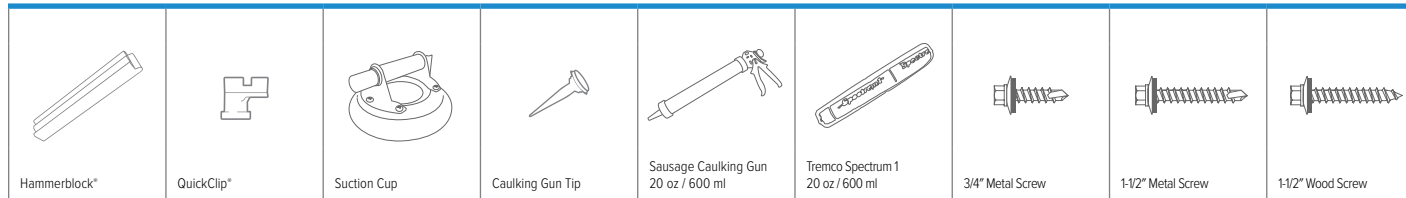

PANELS

SYSTEM FLASHING & OTHER

ONE PIECE PROFILES

BACKPLATES

COMMON TOP CAPS

REVEAL SERIES TOP CAPS

ABSOLUTE SERIES TOP CAPS

ACCESSORIES

REVEAL SERIES™ ASSEMBLIES Length: 10'

OUTSIDE CORNERS

<p>QP 52B + 52T</p>  <p>Outside Corner Trim</p>	<p>QP 14B + 17T</p>  <p>Multi-Angle Outside Corner Trim</p>	<p>QP 36B + 36T</p>  <p>Vertical Window Return Trim</p>
--	---	---

INSIDE CORNERS

<p>QP 53B + 53T</p>  <p>Inside Corner Trim</p>	<p>QP 13B + 09T</p>  <p>Multi-Angle Inside Corner Trim</p>
--	--

VERTICAL TRIMS

<p>QP 05B + 05T</p>  <p>Vertical Main Wall Trim</p>	<p>QP 04B + 17T</p>  <p>Vertical Termination Trim</p>	<p>QP 04B + 27T</p>  <p>Vertical 2" Return Trim</p>
--	---	--

<p>QP 10B + 05T</p>  <p>Horizontal Window Sill Trim</p>	<p>QP 11B + 05T</p>  <p>Vertical Window Jamb Trim</p>
---	---

ABSOLUTE SERIES™ ASSEMBLIES Length: 10'

OUTSIDE CORNERS

<p>QP 52B + 52T</p>  <p>Outside Corner Trim</p>	<p>QP 14B + 43T</p>  <p>Multi-Angle Outside Corner Trim</p>	<p>QP 36B + 36T</p>  <p>Vertical Window Return Trim</p>
---	--	--