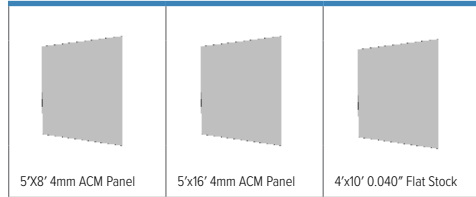

PANELS

SYSTEM FLASHING & OTHER

ONE PIECE PROFILES

BACKPLATES

COMMON TOP CAPS

REVEAL SERIES TOP CAPS

ABSOLUTE SERIES TOP CAPS

ACCESSORIES