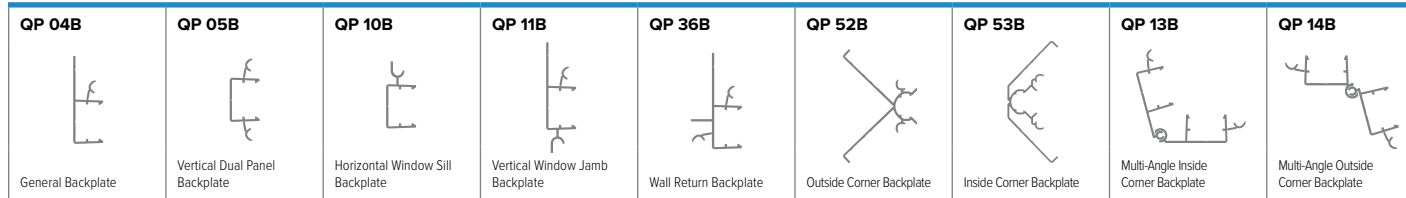

BACKPLATES