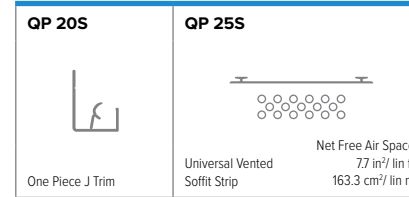

ONE PIECE PROFILES