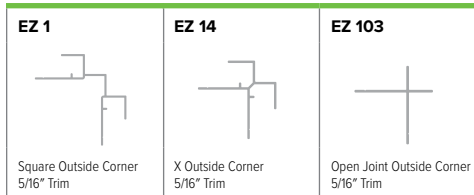

 Perforated Vented Starter
 Strip Trim (Vinyl)

*Special order, lead times may vary.

Powder Perfect
Exteriors

+1 877 973 8746
 info@engagebp.com
 engagebp.com/easytrim

5/16" TRIM SYSTEM Length: 10'

OUTSIDE CORNERS

INSIDE CORNERS

HORIZONTAL TRIMS

VERTICAL TRIMS

J TRIMS

UNIVERSAL TRIMS Length: 10'

WINDOW FLASHING STARTER STRIP

5/16" TRIM SYSTEM Length: 10'

OUTSIDE CORNERS